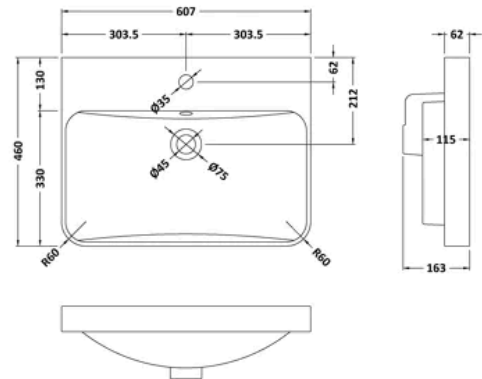

balterley

1 Tap Hole 600mm Ceramic Thin Edge Square Basin Holein-Edged Basin

PRODUCT DIMENSIONS

Product	163 x 607 x 460mm (H x W x D)
Packaged	470 x 640 x 167mm (H x W x D)
Nett Weight	12.8 kg
Packaged Weight	13.3 kg

PRODUCT DETAILS

Country of Origin	China
Product Material	Vitreous China
Colour/Finish	White
Style	Contemporary
Bottle Trap Included	No
Ce Certified	Yes
Inner Bowl Height	115 mm
No. Of Tapholes	1
Number Of Bowls	1
Overflow Cover Included	Yes
Overflow Included	Yes
Tap Included	No
Waste Included	Yes