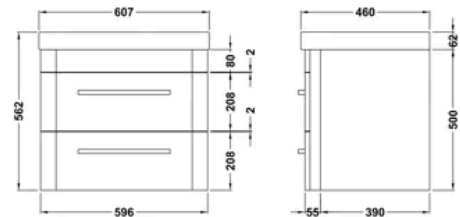

### PRODUCT DIMENSIONS

Product	562 x 607 x 460mm (H x W x D)
Nett Weight	33.3 kg
Packaged Weight	35.8 kg

### PRODUCT DETAILS

Country of Origin	Republic of Ireland
Product Material	Mdf Vinyl Smooth Matt
Colour/Finish	Indigo Blue
Mount Type	Wall Hung
Style	Contemporary
Handle Type	D Shape
Construction Method	Cam & Wood Dowel
Bottle Trap Included	No
Construction Type	Rigid
Drawer Type	80mm High Metal S/C Inc Gallery
Fsc Certified	Yes
Handles Included	Yes
Inner Bowl Depth	330 mm
Inner Bowl Height	110 mm
Inner Bowl Width	590 mm
Leg Set Included	No
Legs Included	No
Material Thickness	18 mm
No. Drawers	2
No. Of Tapholes	1
Number Of Bowls	1
Overflow Cover Included	Yes
Overflow Included	Yes
Tap Included	No
Waste Included	No
Waste Shroud	Yes

### PRODUCT DIMENSIONS

Product	163 x 607 x 460mm (H x W x D)
Packaged	470 x 640 x 167mm (H x W x D)
Nett Weight	12.8 kg
Packaged Weight	13.3 kg

### PRODUCT DIMENSIONS

Product	500 x 596 x 445mm (H x W x D)
Packaged	570 x 670 x 510mm (H x W x D)
Nett Weight	20.5 kg
Packaged Weight	22.5 kg