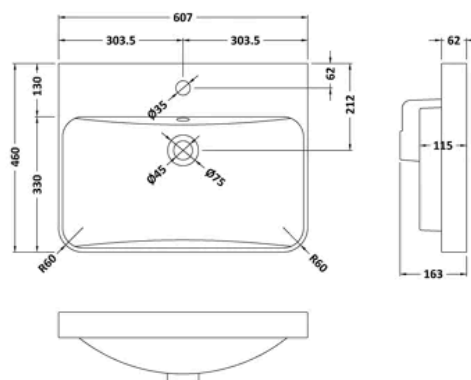

PRODUCT DETAILS

Country of Origin	China
Product Material	Ceramic,Mfc Painted Matt
Colour/Finish	Satin Blue
Mount Type	Wall Hung
Style	Contemporary
Handle Type	Inset
Construction Method	Cam & Wood Dowel
Construction Type	Rigid
Drawer Type	80mm High Metal S/C Inc Gallery
Fsc Certified	Yes
Handles Included	No
Inner Bowl Depth	330 mm
Inner Bowl Height	110 mm
Inner Bowl Width	590 mm
Leg Set Included	No
Legs Included	No
Material Thickness	18 mm
No. Drawers	1
No. Of Tapholes	1
Number Of Bowls	1
Overflow Cover Included	Yes
Overflow Included	Yes
Tap Included	No
Waste Included	No
Waste Shroud	Yes

balterley

1 Tap Hole 600mm Ceramic Curved Thin Edge Basin

PRODUCT DIMENSIONS

Product	163 x 607 x 460mm (H x W x D)
Packaged	167 x 640 x 470mm (H x W x D)
Nett Weight	12.8 kg
Packaged Weight	13.3 kg

PRODUCT DETAILS

Country of Origin	China
Product Material	Vitreous China
Colour/Finish	White
Style	Contemporary
Bottle Trap Included	No
Ce Certified	Yes
Inner Bowl Height	115 mm
No. Of Tapholes	1
Number Of Bowls	1
Overflow Cover Included	Yes
Overflow Included	Yes
Tap Included	No
Waste Included	Yes

balterley

Lunar 600mm Satin Blue 1 Drawer Vanity Unit

PRODUCT DIMENSIONS

Product	359 x 596 x 445mm (H x W x D)
Packaged	400 x 640 x 480mm (H x W x D)
Nett Weight	21.5 kg
Packaged Weight	22 kg

PRODUCT DETAILS