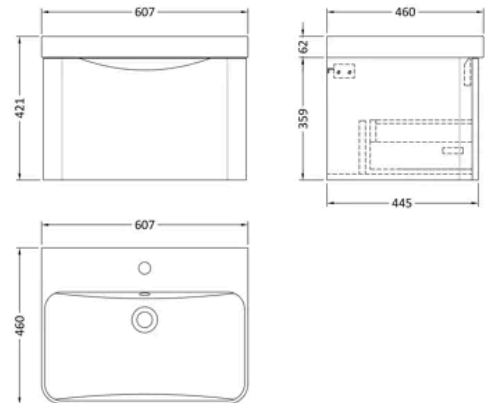

balterley

Arch Modern Wall Hung 1-Drawer Bathroom Vanity with Thin Edge Ceramic Basin, Satin Blue, 600mm

PRODUCT REFERENCE

SKU	BAL305B
EAN	5056883705902
Brand	Balterley

PRODUCT DIMENSIONS

Packaged	550 x 550 x 550mm (H x W x D)
Nett Weight	34.3 kg
Packaged Weight	35.3 kg

PRODUCT DETAILS

Country of Origin	China
Product Material	Ceramic,Mfc Painted Matt
Colour/Finish	Satin Blue
Mount Type	Wall Hung
Style	Contemporary
Handle Type	Inset
Construction Method	Cam & Wood Dowel
Construction Type	Rigid
Drawer Type	80mm High Metal S/C Inc Gallery
Fsc Certified	Yes
Handles Included	No
Inner Bowl Depth	330 mm
Inner Bowl Height	110 mm
Inner Bowl Width	590 mm
Leg Set Included	No
Legs Included	No
Material Thickness	18 mm
No. Drawers	1
No. Of Tapholes	1
Number Of Bowls	1
Overflow Cover Included	Yes
Overflow Included	Yes
Tap Included	No
Waste Included	No
Waste Shroud	Yes

balterley

1 Tap Hole 600mm Ceramic Curved Thin Edge Basin

PRODUCT DIMENSIONS

Product	163 x 607 x 460mm (H x W x D)
Packaged	167 x 640 x 470mm (H x W x D)
Nett Weight	12.8 kg
Packaged Weight	13.3 kg

PRODUCT DETAILS

balterley

Lunar 600mm Satin Blue 1 Drawer Vanity Unit

PRODUCT DIMENSIONS

Product	359 x 596 x 445mm (H x W x D)
Packaged	400 x 640 x 480mm (H x W x D)
Nett Weight	21.5 kg
Packaged Weight	22 kg

PRODUCT DETAILS