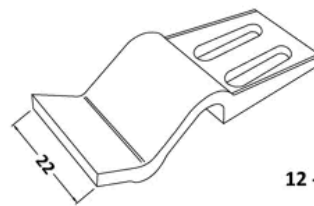

### PRODUCT DIMENSIONS

Product	50 x 25 x 5mm (H x W x D)
Packaged	20 x 120 x 150mm (H x W x D)
Nett Weight	0.6 kg
Packaged Weight	0.6 kg

### PRODUCT DETAILS

Country of Origin	China
Product Material	Abs
Colour/Finish	White
Style	Contemporary

PLASTIC PANEL CLIPS (x6)

12 - SCREWS 5/8" x No 8 C/SUNK (15mm)