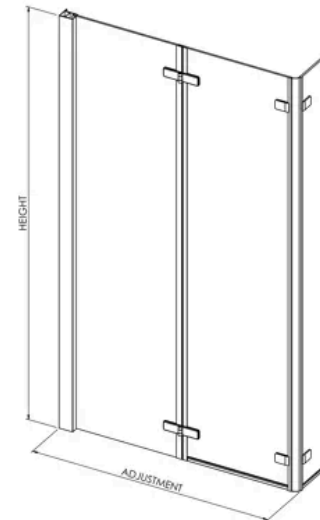

6mm Toughened Safety Glass Reversible L-Shaped Bath Screen Double Hinged - Chrome

PRODUCT REFERENCE

SKU	BBSCBS3
EAN	5056211824473
Brand	Balterley

PRODUCT DIMENSIONS

Product	1400 x 812 x 38mm (H x W x D)
Packaged	65 x 455 x 1460mm (H x W x D)
Nett Weight	24.5 kg
Packaged Weight	24.5 kg

PACKAGING DETAILS

Label Size (mm)	40 x 140
-----------------	----------

PRODUCT DETAILS

Country of Origin	China
Product Material	Aluminium
Colour/Finish	Chrome
Style	Contemporary
Fixings Included	Yes
Easy Clean	No
Adjustment Max	810
Adjustment Min	800
Ce Certified	Yes
Declaration Of Performance	Yes
Easy Fit	No
Enclosure Design	Semi-Frameless
Frame Finish	Chrome
Glass Thickness	6 mm
Handles Included	No
Support Bar Included	No
Swing In Dimension	400 mm
Swing Out Dimension	400 mm
Ukca Certified	Yes