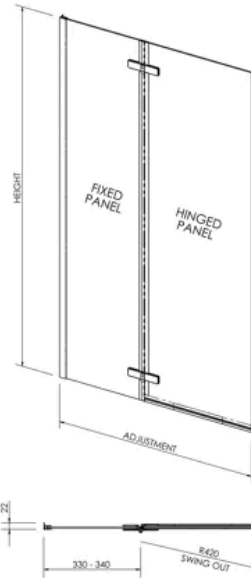

### PRODUCT DIMENSIONS

Product	1400 x 750 x 38mm (H x W x D)
Packaged	50 x 455 x 1450mm (H x W x D)
Nett Weight	14 kg
Packaged Weight	14 kg

### PACKAGING DETAILS

Label Size (mm)	35 x 140
-----------------	----------

### PRODUCT DETAILS

Country of Origin	China
Product Material	Aluminium
Colour/Finish	Chrome
Style	Contemporary
Fixings Included	Yes
Easy Clean	No
Adjustment Max	760
Adjustment Min	750
Ce Certified	Yes
Declaration Of Performance	Yes
Easy Fit	No
Enclosure Design	Semi-Frameless
Frame Finish	Chrome
Glass Thickness	5 mm
Handles Included	No
Support Bar Included	No
Swing In Dimension	420 mm
Ukca Certified	Yes