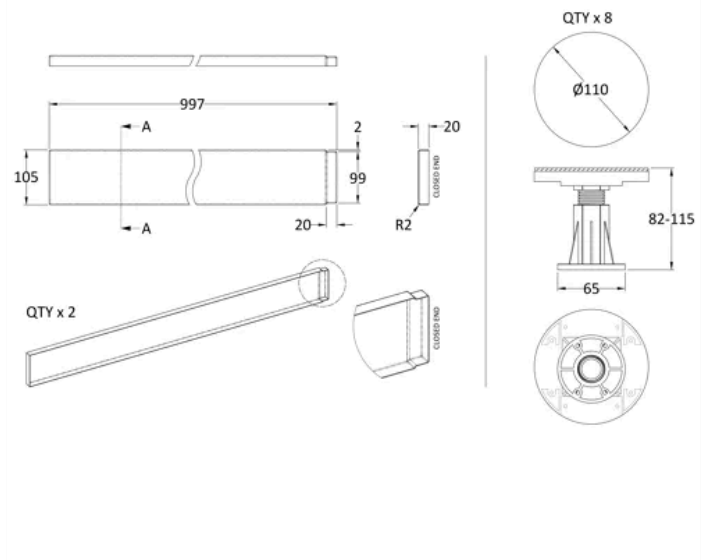

Shower Tray Leg Set - Slate Grey - For 1000mm Square & Rectangular Resin Trays

PRODUCT REFERENCE

SKU	BELG2S
EAN	5056460000000
Brand	Balterley

PRODUCT DIMENSIONS

Product	20 x 105 x 20 x 1000mm (H x W x D x L)
Packaged	55 x 55 x 55mm (H x W x D)
Nett Weight	1.23 kg
Packaged Weight	1.23 kg

PRODUCT DETAILS

Country of Origin	United Kingdom
Product Material	Abs
Colour/Finish	Grey Slate
Style	Contemporary

balterley

Pack Of 8 Legs/Clips & Screws

PRODUCT DIMENSIONS

Product	0 x 0 x 0mm (H x W x D)
Packaged	125 x 120 x 180mm (H x W x D)
Nett Weight	0.09 kg
Packaged Weight	0.09 kg

PRODUCT DETAILS

Country of Origin	China
-------------------	-------

Product Image Not Available

Technical Drawing Not Available

balterley

1000 TRAY PANEL (1000 x 105 x 20)**PRODUCT DIMENSIONS**

Product	0 x 0 x 0mm (H x W x D)
Packaged	15 x 1100 x 125mm (H x W x D)
Nett Weight	0,3 kg
Packaged Weight	0,3 kg