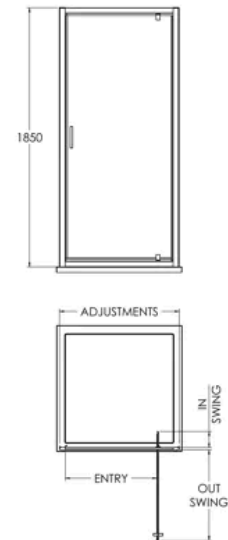

SQ Pivot Door Enclosure