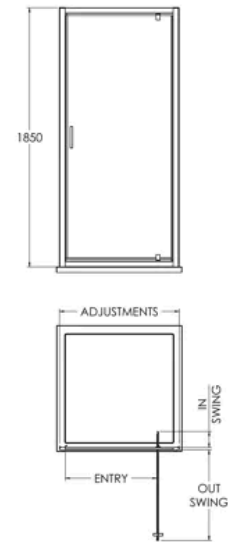

SQ Pivot Door Enclosure