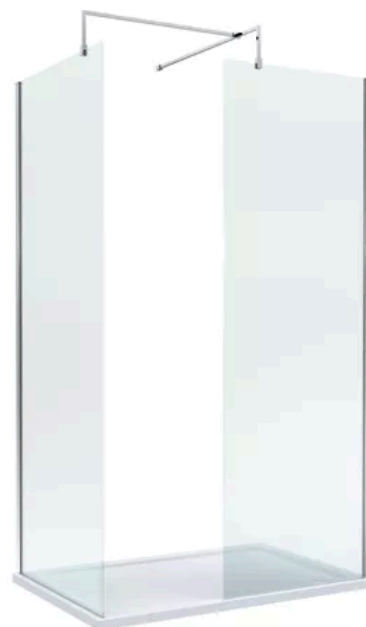

balterley

Contemporary 8mm Glass Walk In Wetroom Screens with Chrome Profile and White Shower Tray - 1200 x 700mm

PRODUCT REFERENCE

SKU	BEZW001
EAN	5056678426296
Brand	Balterley

PRODUCT DIMENSIONS

Product	1950 x 700 x 40mm (H x W x D)
Packaged	550 x 550 x 550mm (H x W x D)
Nett Weight	84.62 kg
Packaged Weight	84.68 kg

PRODUCT DETAILS

Country of Origin	China
Product Material	Acrylic Capped Abs Caco3 And Pu,Aluminium,Glass
Colour/Finish	Chrome
Style	Contemporary
Ce Certified	Yes
Enclosure Design	Frameless
Glass Thickness	8 mm
Waste Included	No