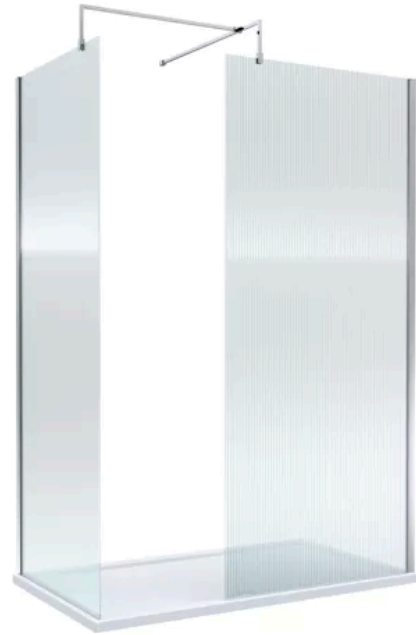

## Contemporary 8mm Fluted Glass Walk In Wetroom Screens with Chrome Profile and White Shower Tray - 1400 x 800mm

### PRODUCT DIMENSIONS

Product	1950 x 900 x 14mm (H x W x D)
Packaged	550 x 550 x 550mm (H x W x D)
Nett Weight	110.2 kg
Packaged Weight	110.2 kg

### PRODUCT DETAILS

Country of Origin	China
Product Material	Acrylic Capped Abs Caco3 And Pu,Aluminium,Glass
Colour/Finish	Chrome
Style	Contemporary
Ce Certified	Yes
Enclosure Design	Frameless
Glass Thickness	8 mm
Waste Included	No