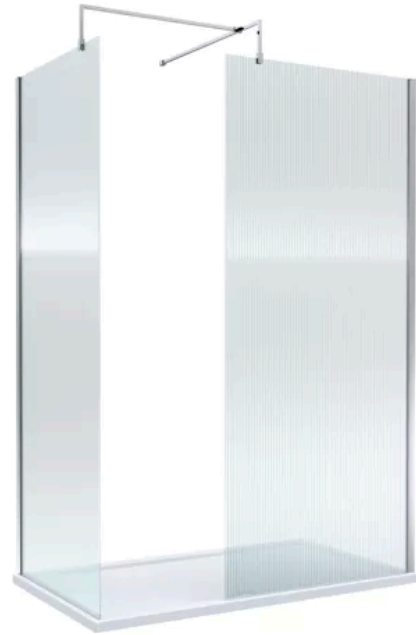

balterley

8mm Fluted Glass Walk In Wetroom Screen with Chrome Profile and White Shower Tray - 1400 x 900mm

PRODUCT REFERENCE

SKU	BEZW028
EAN	5056678426029
Brand	Balterley

PRODUCT DIMENSIONS

Product	1950 x 900 x 14mm (H x W x D)
Packaged	550 x 550 x 550mm (H x W x D)
Nett Weight	112 kg
Packaged Weight	112 kg

PRODUCT DETAILS

Country of Origin	China
Product Material	Acrylic Capped Abs Caco3 And Pu,Aluminium,Glass
Colour/Finish	Chrome
Style	Contemporary
Ce Certified	Yes
Glass Thickness	8 mm
Waste Included	No

Technical Drawing Not Available