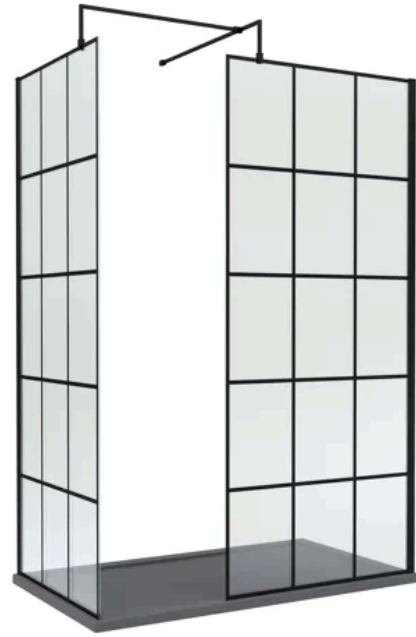

balterley

8mm Glass Walk In Wetroom Screens with Matt Black Framed Design and Slate Grey Shower Tray - 1400 x 700mm

PRODUCT REFERENCE

SKU	BEZW058
EAN	5056678425725
Brand	Balterley

PRODUCT DIMENSIONS

Product	1950 x 900 x 14mm (H x W x D)
Nett Weight	100.85 kg
Packaged Weight	100.87 kg

PRODUCT DETAILS

Country of Origin	China
Product Material	Acrylic Capped Abs Caco3 And Pu,Aluminium,Glass
Colour/Finish	Matt Black
Style	Contemporary
Ce Certified	Yes
Enclosure Design	Framed
Glass Thickness	8 mm
Waste Included	No