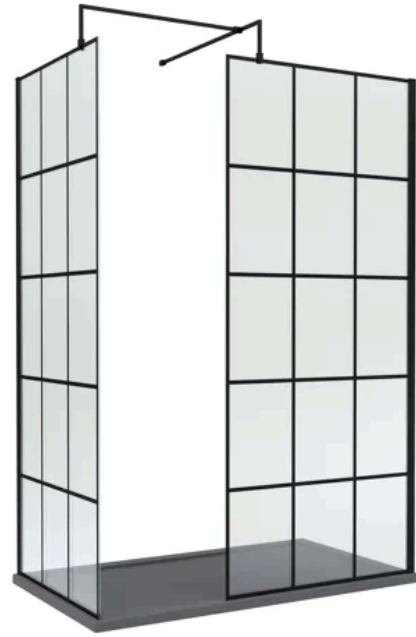

balterley

8mm Glass Walk In Wetroom Screens with Matt Black Framed Design and Slate Grey Shower Tray - 1400 x 800mm

PRODUCT REFERENCE

SKU	BEZW062
EAN	5056678425688
Brand	Balterley

PRODUCT DIMENSIONS

Product	1950 x 900 x 14mm (H x W x D)
Nett Weight	108.4 kg
Packaged Weight	108.42 kg

PRODUCT DETAILS

Country of Origin	China
Product Material	Acrylic Capped Abs Caco3 And Pu,Aluminium,Glass
Colour/Finish	Matt Black
Style	Contemporary
Ce Certified	Yes
Enclosure Design	Framed
Glass Thickness	8 mm
Waste Included	No