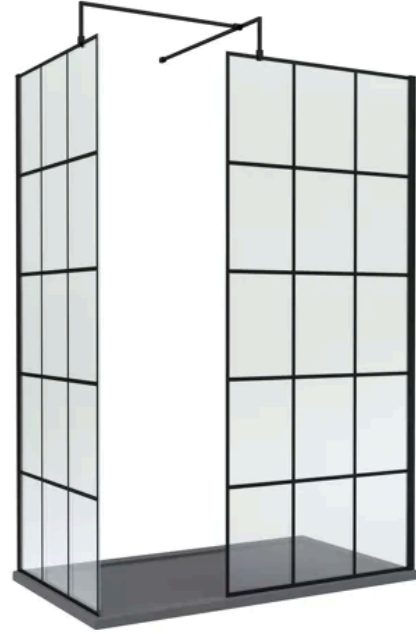

balterley

8mm Glass Walk In Wetroom Screens with Matt Black Framed Design and Slate Grey Shower Tray - 1400 x 900mm

PRODUCT REFERENCE

SKU	BEZW069
EAN	5056678425619
Brand	Balterley

PRODUCT DIMENSIONS

Product	1950 x 900 x 14mm (H x W x D)
Nett Weight	127.78 kg
Packaged Weight	127.8 kg

PRODUCT DETAILS

Country of Origin	China
Product Material	Acrylic Capped Abs Caco3 And Pu,Aluminium,Glass
Colour/Finish	Matt Black
Style	Contemporary
Ce Certified	Yes
Enclosure Design	Framed
Glass Thickness	8 mm
Waste Included	No

Technical Drawing Not Available