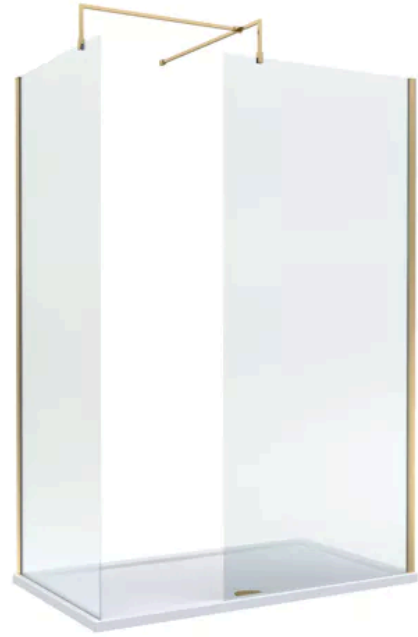

balterley

Walk-In Wetroom Bundle with Tray and Waste, 1400x800mm, Brushed Brass

PRODUCT REFERENCE

SKU	BEZW185004BB
EAN	5056883795972
Brand	Balterley

PRODUCT DIMENSIONS

Product	1850 x 1400 x 800mm (H x W x D)
Packaged	1850 x 800 x 1400mm (H x W x D)
Nett Weight	110.07 kg
Packaged Weight	112.07 kg

PRODUCT DETAILS

Country of Origin	China
Product Material	Abs Capped Stone Resin,Aluminium,Glass
Colour/Finish	Brushed Brass
Style	Contemporary
Easy Clean	No
Glass Thickness	8 mm
Raised Edge	Yes
Slip Resistant	No
Waste Included	Yes

Technical Drawing Not Available