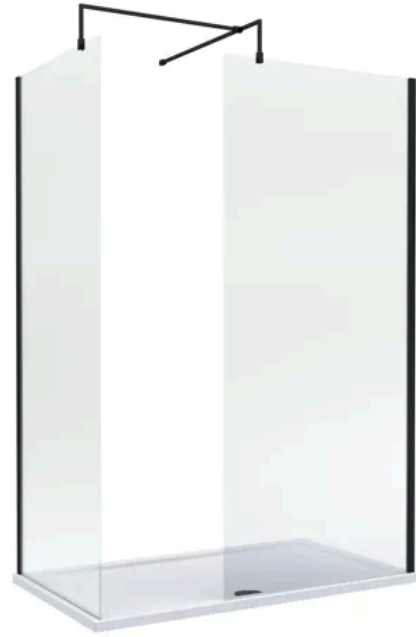

## Walk-In Wetroom Bundle with Tray and Waste, 1400x800mm, Matt Black

### PRODUCT DIMENSIONS

|                 |                                 |
|-----------------|---------------------------------|
| Product         | 1850 x 1400 x 800mm (H x W x D) |
| Packaged        | 1850 x 800 x 1400mm (H x W x D) |
| Nett Weight     | 110.07 kg                       |
| Packaged Weight | 112.07 kg                       |

### PRODUCT DETAILS

|                   |  |
|-------------------|--|
| Country of Origin | China                                  |
| Product Material  | Abs Capped Stone Resin,Aluminium,Glass |
| Colour/Finish     | Matt Black                             |
| Style             | Contemporary                           |
| Easy Clean        | No                                     |
| Glass Thickness   | 8 mm                                   |
| Raised Edge       | Yes                                    |
| Slip Resistant    | No                                     |
| Waste Included    | Yes                                    |