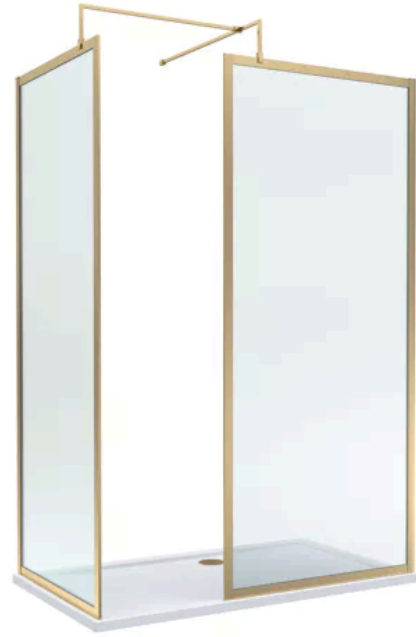

balterley

Framed Walk-In Wetroom Bundle with Tray and Waste, 1400x700mm, Brushed Brass

PRODUCT REFERENCE

SKU	BEZW185014BB
EAN	5056883796320
Brand	Balterley

PRODUCT DIMENSIONS

Product	1850 x 1400 x 700mm (H x W x D)
Packaged	1850 x 700 x 1400mm (H x W x D)
Nett Weight	105.45 kg
Packaged Weight	107.45 kg

PRODUCT DETAILS

Country of Origin	China
Product Material	Abs Capped Stone Resin,Aluminium,Glass
Colour/Finish	Brushed Brass
Style	Contemporary
Easy Clean	No
Glass Thickness	8 mm
Raised Edge	Yes
Slip Resistant	No
Waste Included	Yes