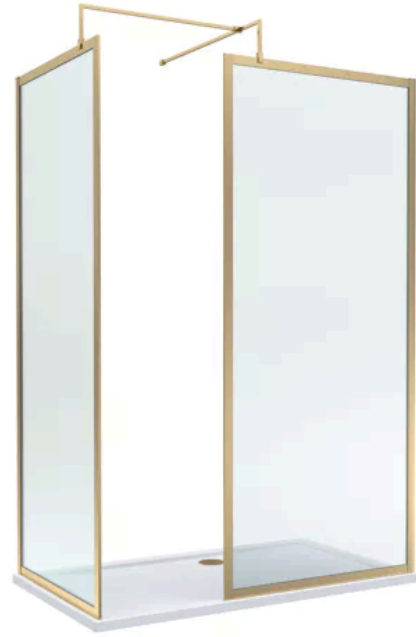

balterley

Framed Walk-In Wetroom Bundle with Tray and Waste, 1400x800mm, Brushed Brass

PRODUCT REFERENCE

SKU	BEZW185015BB
EAN	5056883796344
Brand	Balterley

PRODUCT DIMENSIONS

Product	1850 x 1400 x 800mm (H x W x D)
Packaged	1850 x 800 x 1400mm (H x W x D)
Nett Weight	115.75 kg
Packaged Weight	117.75 kg

PRODUCT DETAILS

Country of Origin	China
Product Material	Abs Capped Stone Resin,Aluminium,Glass
Colour/Finish	Brushed Brass
Style	Contemporary
Easy Clean	No
Glass Thickness	8 mm
Raised Edge	Yes
Slip Resistant	No
Waste Included	Yes