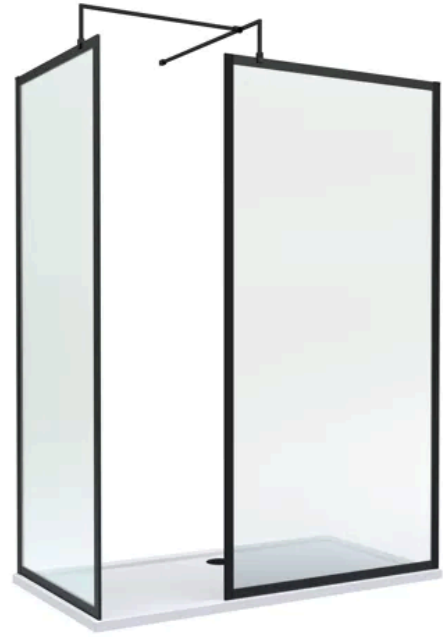

balterley

Framed Walk-In Wetroom Bundle with Tray and Waste, 1600x700mm, Matt Black

PRODUCT REFERENCE

| | |
|-------|---------------|
| SKU | BEZW185018MB |
| EAN | 5056883796412 |
| Brand | Balterley |

PRODUCT DIMENSIONS

| | |
|-----------------|---------------------------------|
| Product | 1850 x 1600 x 700mm (H x W x D) |
| Packaged | 1850 x 700 x 1600mm (H x W x D) |
| Nett Weight | 119.37 kg |
| Packaged Weight | 121.37 kg |

PRODUCT DETAILS

| | |
|-------------------|--|
| Country of Origin | China |
| Product Material | Abs Capped Stone Resin,Aluminium,Glass |
| Colour/Finish | Matt Black |
| Style | Contemporary |
| Easy Clean | No |
| Glass Thickness | 8 mm |
| Raised Edge | Yes |
| Slip Resistant | No |
| Waste Included | Yes |