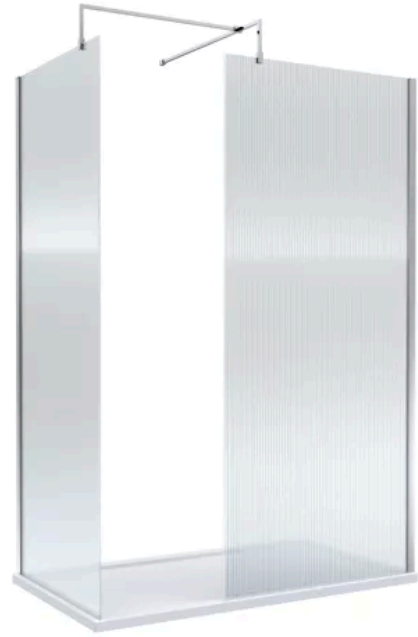

balterley

Fluted Walk-In Wetroom Bundle with Tray and Waste, 1400x800mm, Chrome

PRODUCT REFERENCE

SKU	BEZW185023
EAN	5056883796504
Brand	Balterley

PRODUCT DIMENSIONS

Product	1850 x 1400 x 800mm (H x W x D)
Packaged	1850 x 800 x 1400mm (H x W x D)
Nett Weight	107.47 kg
Packaged Weight	109.47 kg

PRODUCT DETAILS

Country of Origin	China
Product Material	Abs Capped Stone Resin,Aluminium,Glass
Colour/Finish	Chrome
Style	Contemporary
Easy Clean	No
Glass Thickness	8 mm
Raised Edge	Yes
Slip Resistant	No
Waste Included	Yes