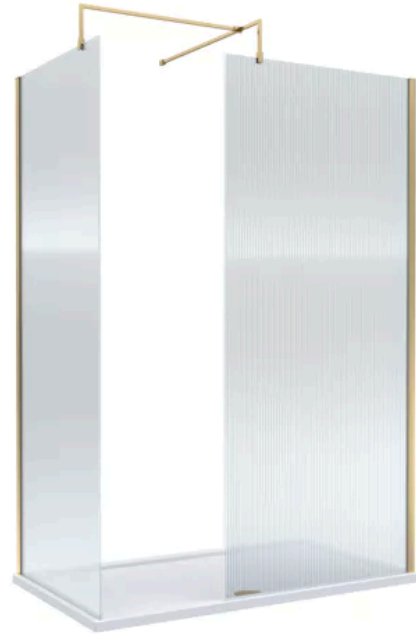

balterley

Fluted Walk-In Wetroom Bundle with Tray and Waste, 1400x800mm, Brushed Brass

PRODUCT REFERENCE

SKU	BEZW185023BB
EAN	5056883796511
Brand	Balterley

PRODUCT DIMENSIONS

Product	1850 x 1400 x 800mm (H x W x D)
Packaged	1850 x 800 x 1400mm (H x W x D)
Nett Weight	110.07 kg
Packaged Weight	112.07 kg

PRODUCT DETAILS

Country of Origin	China
Product Material	Abs Capped Stone Resin,Aluminium,Glass
Colour/Finish	Brushed Brass
Style	Contemporary
Easy Clean	No
Glass Thickness	8 mm
Raised Edge	Yes
Slip Resistant	No
Waste Included	Yes