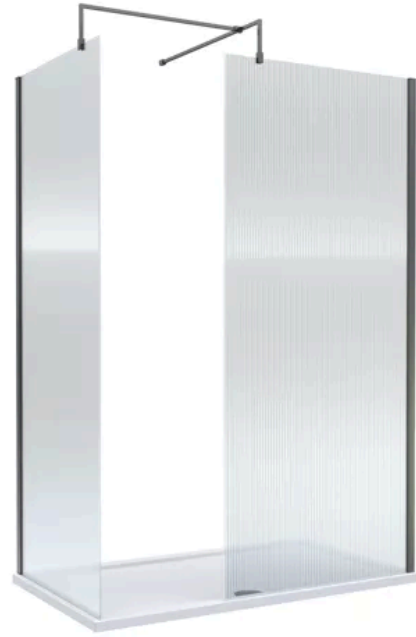

balterley

Fluted Walk-In Wetroom Bundle with Tray and Waste, 1400x800mm, Gunmetal

PRODUCT REFERENCE

| | |
|-------|---------------|
| SKU | BEZW185023GM |
| EAN | 5056883796528 |
| Brand | Balterley |

PRODUCT DIMENSIONS

| | |
|-----------------|---------------------------------|
| Product | 1850 x 1400 x 800mm (H x W x D) |
| Packaged | 1850 x 800 x 1400mm (H x W x D) |
| Nett Weight | 110.11 kg |
| Packaged Weight | 112.11 kg |

PRODUCT DETAILS

| | |
|-------------------|--|
| Country of Origin | China |
| Product Material | Abs Capped Stone Resin,Aluminium,Glass |
| Colour/Finish | Brushed Pewter |
| Style | Contemporary |
| Easy Clean | No |
| Glass Thickness | 8 mm |
| Raised Edge | Yes |
| Slip Resistant | No |
| Waste Included | Yes |