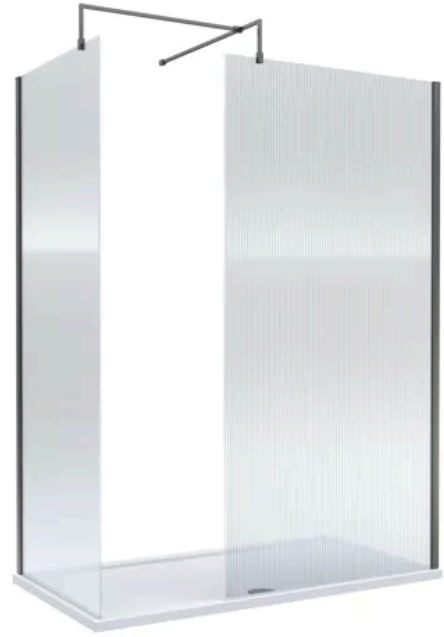

balterley

Fluted Walk-In Wetroom Bundle with Tray and Waste, 1500x800mm, Gunmetal

PRODUCT REFERENCE

SKU	BEZW185024GM
EAN	5056883796566
Brand	Balterley

PRODUCT DIMENSIONS

Product	1850 x 1500 x 800mm (H x W x D)
Packaged	1850 x 800 x 1500mm (H x W x D)
Nett Weight	115.41 kg
Packaged Weight	117.41 kg

PRODUCT DETAILS

Country of Origin	China
Product Material	Abs Capped Stone Resin,Aluminium,Glass
Colour/Finish	Brushed Pewter
Style	Contemporary
Easy Clean	No
Glass Thickness	8 mm
Raised Edge	Yes
Slip Resistant	No
Waste Included	Yes

Technical Drawing Not Available