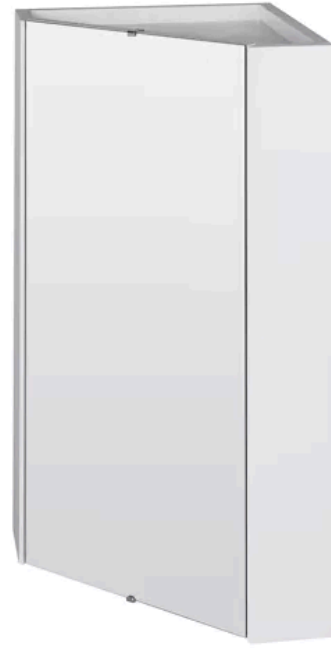

balterley

Corner Wall Hung Mirror Cabinet in Gloss White by Balterley

PRODUCT REFERENCE

SKU	BFCR118
EAN	5056211834137
Brand	Balterley

PRODUCT DIMENSIONS

Product	650 x 459 x 295mm (H x W x D)
Packaged	700 x 350 x 350mm (H x W x D)
Nett Weight	12.3 kg
Packaged Weight	13.1 kg

PRODUCT DETAILS

Country of Origin	China
Product Material	Mfc Painted Gloss
Colour/Finish	Gloss White
Mount Type	Wall Hung
Style	Contemporary
Handle Type	Bar Handle
Fixings Included	No
Construction Method	Cam & Wood Dowel
Ce Certified	No
Construction Type	Rigid
Handles Included	Yes
Leg Set Included	No
Legs Included	No
Material Thickness	18 mm
No. Doors	1
No. Shelves	1
Number Of Shelves	1

NVC118 - CORNER MIRROR CABINET