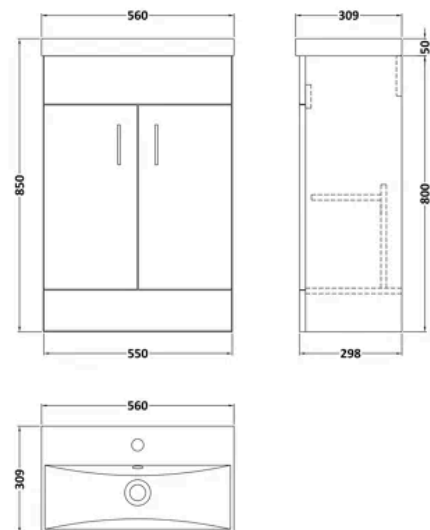

balterley

Woodseaves Satin Dark Grey Compact Floor Standing Bathroom Vanity Basin Unit with Ceramic Basin & 2 Soft-Close Doors - 550mm

PRODUCT REFERENCE

SKU	BFE1455
EAN	5056883710494
Brand	Balterley

PRODUCT DIMENSIONS

Product	850 x 560 x 309mm (H x W x D)
Packaged	815 x 560 x 325mm (H x W x D)
Nett Weight	27 kg
Packaged Weight	28.2 kg

PRODUCT DETAILS

Country of Origin	United Kingdom
Product Material	Mfc Painted Gloss,Vitreous China
Colour/Finish	Soft Black
Mount Type	Floor
Style	Contemporary
Handle Type	D Shape
Construction Method	Cam & Wood Dowel
Construction Type	Rigid
Handles Included	Yes
Inner Bowl Depth	196 mm
Inner Bowl Height	125 mm
Leg Set Included	No
Legs Included	No
Material Thickness	16 mm
No. Doors	2
No. Of Tapholes	1
No. Shelves	1
Number Of Bowls	1
Number Of Shelves	1
Overflow Cover Included	Yes
Overflow Included	Yes
Tap Included	No
Waste Included	No
Waste Shroud	No

balterley

550 Standard Basin Unit (800x550x298)**PRODUCT DIMENSIONS**

Packaged	815 x 560 x 325mm (H x W x D)
Nett Weight	17 kg
Packaged Weight	17.5 kg

Product Image Not Available

Technical Drawing Not Available

balterley

550 Thin Edged Basin 1TH

PRODUCT DIMENSIONS

Packaged	190 x 580 x 415mm (H x W x D)
Nett Weight	11.2 kg
Packaged Weight	11.7 kg

Product Image Not Available

Technical Drawing Not Available