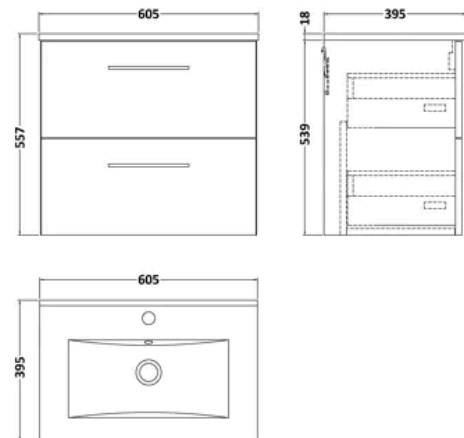

balterley

Modern Bathroom 2 Soft Close Drawer & Minimalist Wall Hung Vanity Unit Basin, Dark Grey, 440mm

PRODUCT REFERENCE

SKU	BFLE1424B
EAN	5056880000000
Brand	Balterley

PRODUCT DIMENSIONS

Product	554 x 600 x 390mm (H x W x D)
Packaged	550 x 550 x 550mm (H x W x D)
Nett Weight	32.26 kg
Packaged Weight	32.76 kg

PRODUCT DETAILS

Country of Origin	China
Colour/Finish	Soft Black
Mount Type	Wall Hung
Style	Contemporary
Handle Type	D Shape
Construction Method	Cam & Wood Dowel
Construction Type	Rigid
Handles Included	Yes
Inner Bowl Depth	220 mm
Inner Bowl Height	130 mm
Inner Bowl Width	440 mm
Material Thickness	16 mm
No. Drawers	2
No. Of Tapholes	1
Number Of Bowls	1
Overflow Included	Yes
Tap Included	No

balterley

Arno 600mm Soft Black 2 Drawer Wall Hung Vanity Unit

PRODUCT DIMENSIONS

Product	540 x 600 x 383mm (H x W x D)
Packaged	560 x 520 x 405mm (H x W x D)
Nett Weight	21.5 kg
Packaged Weight	22 kg

PRODUCT DETAILS

Product Material	Mdf Painted Matt
Colour/Finish	Soft Black

balterley

1 Tap Hole 600mm Minimalist Ceramic Basin

PRODUCT DIMENSIONS

Product	175 x 612 x 395mm (H x W x D)
Packaged	400 x 620 x 200mm (H x W x D)
Nett Weight	10.7 kg
Packaged Weight	11.4 kg