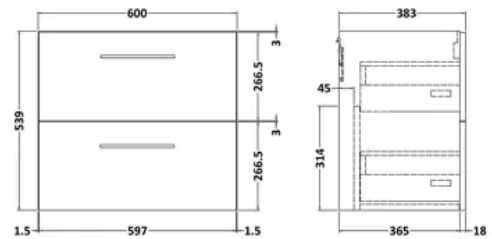

PRODUCT DETAILS

Country of Origin	China
Colour/Finish	Soft Black
Mount Type	Wall Hung
Style	Contemporary
Handle Type	D Shape
Construction Method	Cam & Wood Dowel
Construction Type	Rigid
Handles Included	Yes
Inner Bowl Depth	220 mm
Inner Bowl Height	130 mm
Inner Bowl Width	440 mm
Material Thickness	16 mm
No. Drawers	2
No. Of Tapholes	1
Number Of Bowls	1
Overflow Included	Yes
Tap Included	No

balterley

Arno 600mm Soft Black 2 Drawer Wall Hung Vanity Unit

PRODUCT DIMENSIONS

Product	540 x 600 x 383mm (H x W x D)
Packaged	560 x 520 x 405mm (H x W x D)
Nett Weight	21.5 kg
Packaged Weight	22 kg

PRODUCT DETAILS

Product Material	Mdf Painted Matt
Colour/Finish	Soft Black

balterley

1 Tap Hole 600mm Minimalist Ceramic Basin

PRODUCT DIMENSIONS

Product	175 x 612 x 395mm (H x W x D)
Packaged	400 x 620 x 200mm (H x W x D)
Nett Weight	10.7 kg
Packaged Weight	11.4 kg

PRODUCT DETAILS

Country of Origin	China
Product Material	Vitreous China
Colour/Finish	White
Style	Contemporary
Ce Certified	Yes
Inner Bowl Height	130 mm
No. Of Tapholes	1
Number Of Bowls	1
Overflow Included	Yes
Tap Included	No
Waste Included	No