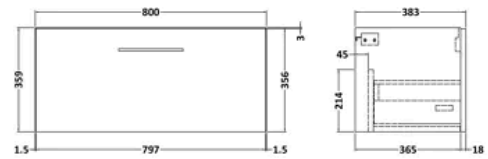

PRODUCT DETAILS

Country of Origin	China
Product Material	Mfc Painted Matt
Colour/Finish	Soft Black
Mount Type	Wall Hung
Style	Contemporary
Handle Type	D Shape
Construction Method	Cam & Wood Dowel
Construction Type	Rigid
Handles Included	Yes
Inner Bowl Depth	210 mm
Inner Bowl Height	125 mm
Inner Bowl Width	435 mm
Material Thickness	16 mm
No. Drawers	1
No. Of Tapholes	1
Number Of Bowls	1
Overflow Included	Yes
Tap Included	No

balterley

Arno 800mm Soft Black 1 Drawer Wall Hung Vanity Unit

PRODUCT DIMENSIONS

Product	359 x 800 x 383mm (H x W x D)
Packaged	391 x 832 x 391mm (H x W x D)
Nett Weight	17 kg
Packaged Weight	17.5 kg

PRODUCT DETAILS

balterley

1 Tap Hole 800mm Minimalist Ceramic Basin

PRODUCT DIMENSIONS

Product	170 x 812 x 395mm (H x W x D)
Packaged	400 x 820 x 200mm (H x W x D)
Nett Weight	13.74 kg
Packaged Weight	15 kg

PRODUCT DETAILS

Country of Origin	China
Product Material	Vitreous China
Colour/Finish	White
Style	Contemporary
Ce Certified	Yes
Inner Bowl Height	125 mm
No. Of Tapholes	1
Number Of Bowls	1
Overflow Included	Yes
Tap Included	No
Waste Included	No