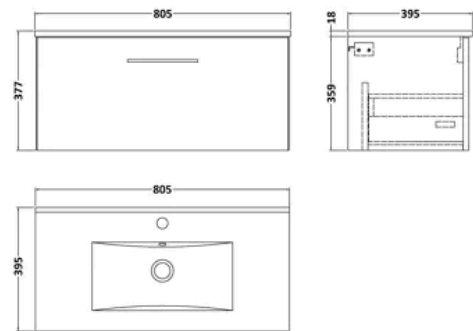

balterley

Modern Bathroom 1 Soft Close Drawer & Minimalist Wall Hung Vanity Unit Basin, Dark Grey, 435mm

PRODUCT REFERENCE

SKU	BFLE1425B
EAN	5056880000000
Brand	Balterley

PRODUCT DIMENSIONS

Product	374 x 800 x 390mm (H x W x D)
Packaged	550 x 550 x 550mm (H x W x D)
Nett Weight	33.9 kg
Packaged Weight	34.4 kg

PRODUCT DETAILS

Country of Origin	China
Product Material	Mfc Painted Matt
Colour/Finish	Soft Black
Mount Type	Wall Hung
Style	Contemporary
Handle Type	D Shape
Construction Method	Cam & Wood Dowel
Construction Type	Rigid
Handles Included	Yes
Inner Bowl Depth	210 mm
Inner Bowl Height	125 mm
Inner Bowl Width	435 mm
Material Thickness	16 mm
No. Drawers	1
No. Of Tapholes	1
Number Of Bowls	1
Overflow Included	Yes
Tap Included	No

balterley

Arno 800mm Soft Black 1 Drawer Wall Hung Vanity Unit

PRODUCT DIMENSIONS

Product	359 x 800 x 383mm (H x W x D)
Packaged	391 x 832 x 391mm (H x W x D)
Nett Weight	17 kg
Packaged Weight	17.5 kg

PRODUCT DETAILS

balterley

1 Tap Hole 800mm Minimalist Ceramic Basin

PRODUCT DIMENSIONS

Product	170 x 812 x 395mm (H x W x D)
Packaged	400 x 820 x 200mm (H x W x D)
Nett Weight	13.74 kg
Packaged Weight	15 kg

PRODUCT DETAILS