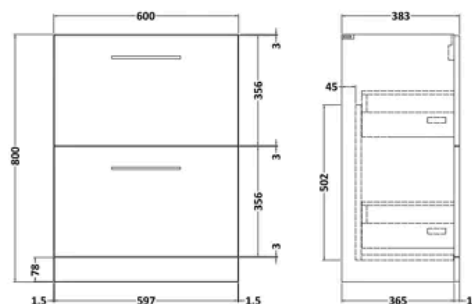

PRODUCT DETAILS

Country of Origin	China
Product Material	Mfc
Colour/Finish	Soft Black
Mount Type	Floor
Style	Contemporary
Handle Type	D Shape
Construction Method	Cam & Wood Dowel
Construction Type	Rigid
Fsc Certified	Yes
Handle Material	Metal
Handles Included	Yes
Inner Bowl Depth	220 mm
Inner Bowl Height	125 mm
Inner Bowl Width	600 mm
Leg Set Included	No
Legs Included	No
Material Thickness	16 mm
No. Drawers	2
No. Of Tapholes	1
Number Of Bowls	1
Overflow Included	Yes
Tap Included	No
Waste Included	No

balterley

Arno 600mm Soft Black 2 Drawer Floor Standing Vanity Unit

PRODUCT DIMENSIONS

Product	800 x 600 x 383mm (H x W x D)
Packaged	835 x 632 x 391mm (H x W x D)
Nett Weight	26 kg
Packaged Weight	26.5 kg

PRODUCT DETAILS

Product Material	Mdf Painted Matt
Colour/Finish	Soft Black

balterley

1 Tap Hole 600mm Thin Edge Ceramic Basin

PRODUCT DIMENSIONS

Product	190 x 610 x 395mm (H x W x D)
Packaged	190 x 630 x 415mm (H x W x D)
Nett Weight	11 kg
Packaged Weight	11.5 kg

PRODUCT DETAILS

Country of Origin	China
Product Material	Vitreous China
Colour/Finish	White
Style	Contemporary
Ce Certified	Yes
Inner Bowl Height	125 mm
No. Of Tapholes	1
Number Of Bowls	1
Overflow Included	Yes
Tap Included	No
Waste Included	No