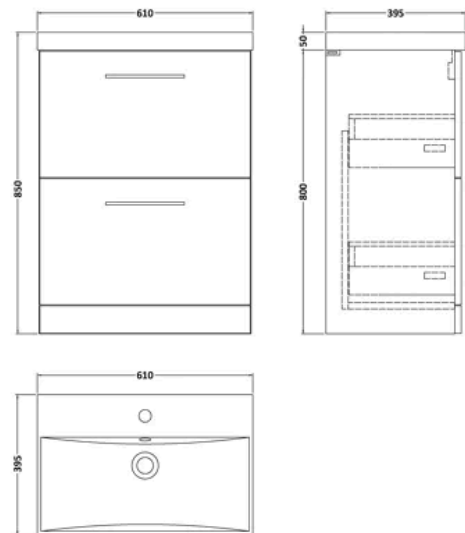

balterley

Contemporary Bathroom 2 Soft Close Drawers & Thin-Edge Floor Standing Vanity Unit Basin, Dark Grey, 600mm

PRODUCT REFERENCE

SKU	BFLE1433D
EAN	5056880000000
Brand	Balterley

PRODUCT DIMENSIONS

Product	850 x 610 x 395mm (H x W x D)
Packaged	550 x 550 x 550mm (H x W x D)
Nett Weight	37 kg
Packaged Weight	38 kg

PRODUCT DETAILS

Country of Origin	China
Product Material	Mfc
Colour/Finish	Soft Black
Mount Type	Floor
Style	Contemporary
Handle Type	D Shape
Construction Method	Cam & Wood Dowel
Construction Type	Rigid
Fsc Certified	Yes
Handle Material	Metal
Handles Included	Yes
Inner Bowl Depth	220 mm
Inner Bowl Height	125 mm
Inner Bowl Width	600 mm
Leg Set Included	No
Legs Included	No
Material Thickness	16 mm
No. Drawers	2
No. Of Tapholes	1
Number Of Bowls	1
Overflow Included	Yes
Tap Included	No
Waste Included	No

balterley

Arno 600mm Soft Black 2 Drawer Floor Standing Vanity Unit

PRODUCT DIMENSIONS

Product	800 x 600 x 383mm (H x W x D)
Packaged	835 x 632 x 391mm (H x W x D)
Nett Weight	26 kg
Packaged Weight	26.5 kg

PRODUCT DETAILS

Product Material	Mdf Painted Matt
Colour/Finish	Soft Black

balterley

1 Tap Hole 600mm Thin Edge Ceramic Basin

PRODUCT DIMENSIONS

Product	190 x 610 x 395mm (H x W x D)
Packaged	190 x 630 x 415mm (H x W x D)
Nett Weight	11 kg
Packaged Weight	11.5 kg