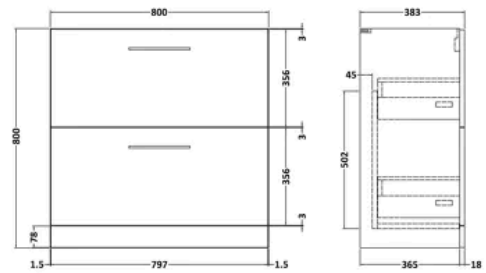

PRODUCT DETAILS

Country of Origin	China
Product Material	Mfc
Colour/Finish	Soft Black
Mount Type	Floor
Style	Contemporary
Handle Type	D Shape
Construction Method	Cam & Wood Dowel
Construction Type	Rigid
Fsc Certified	Yes
Handle Material	Metal
Handles Included	Yes
Inner Bowl Depth	220 mm
Inner Bowl Height	125 mm
Inner Bowl Width	800 mm
Leg Set Included	No
Legs Included	No
Material Thickness	16 mm
No. Drawers	2
No. Of Tapholes	1
Number Of Bowls	1
Overflow Included	Yes
Tap Included	No
Waste Included	No

balterley

Arno 800mm Soft Black 2 Drawer Floor Standing Vanity Unit

PRODUCT DIMENSIONS

Product	800 x 800 x 383mm (H x W x D)
Packaged	835 x 832 x 391mm (H x W x D)
Nett Weight	31.5 kg
Packaged Weight	32 kg

PRODUCT DETAILS

Product Material	Mdf Painted Matt
Colour/Finish	Soft Black

balterley

1 Tap Hole 800mm Mid-Edge Ceramic Basin

PRODUCT DIMENSIONS

Product	180 x 810 x 390mm (H x W x D)
Packaged	195 x 410 x 830mm (H x W x D)
Nett Weight	13.7 kg
Packaged Weight	14.8 kg

PRODUCT DETAILS

Country of Origin	China
Product Material	Vitreous China
Colour/Finish	White
Style	Contemporary
Ce Certified	Yes
Inner Bowl Height	125 mm
No. Of Tapholes	1
Number Of Bowls	1
Overflow Included	Yes
Tap Included	No
Waste Included	No