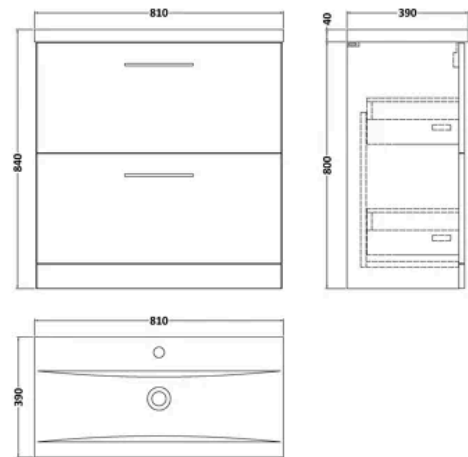

balterley

Modern Bathroom 2 Drawer Floor Standing Vanity Unit & Rectangular Mid-Edge Basin, Dark Grey, 800 mm

PRODUCT REFERENCE

SKU	BFLE1435A
EAN	5056880000000
Brand	Balterley

PRODUCT DIMENSIONS

Product	850 x 810 x 390mm (H x W x D)
Packaged	550 x 550 x 550mm (H x W x D)
Nett Weight	46.5 kg
Packaged Weight	47 kg

PRODUCT DETAILS

Country of Origin	China
Product Material	Mfc
Colour/Finish	Soft Black
Mount Type	Floor
Style	Contemporary
Handle Type	D Shape
Construction Method	Cam & Wood Dowel
Construction Type	Rigid
Fsc Certified	Yes
Handle Material	Metal
Handles Included	Yes
Inner Bowl Depth	220 mm
Inner Bowl Height	125 mm
Inner Bowl Width	800 mm
Leg Set Included	No
Legs Included	No
Material Thickness	16 mm
No. Drawers	2
No. Of Tapholes	1
Number Of Bowls	1
Overflow Included	Yes
Tap Included	No
Waste Included	No

balterley

Arno 800mm Soft Black 2 Drawer Floor Standing Vanity Unit

PRODUCT DIMENSIONS

Product	800 x 800 x 383mm (H x W x D)
Packaged	835 x 832 x 391mm (H x W x D)
Nett Weight	31.5 kg
Packaged Weight	32 kg

PRODUCT DETAILS

Product Material	Mdf Painted Matt
Colour/Finish	Soft Black

balterley

1 Tap Hole 800mm Mid-Edge Ceramic Basin

PRODUCT DIMENSIONS

Product	180 x 810 x 390mm (H x W x D)
Packaged	195 x 410 x 830mm (H x W x D)
Nett Weight	13.7 kg
Packaged Weight	14.8 kg