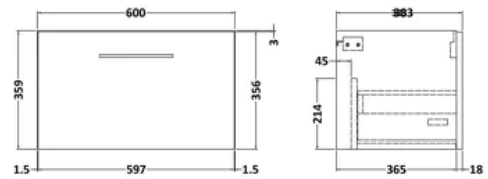

PRODUCT DETAILS

Country of Origin	China
Product Material	Mfc Painted Matt
Colour/Finish	Satin Grey
Mount Type	Wall Hung
Style	Contemporary
Handle Type	D Shape
Construction Method	Cam & Wood Dowel
Construction Type	Rigid
Handles Included	Yes
Inner Bowl Depth	220 mm
Inner Bowl Height	125 mm
Inner Bowl Width	600 mm
Material Thickness	16 mm
No. Drawers	1
No. Of Tapholes	1
Number Of Bowls	1
Overflow Included	Yes
Tap Included	No

balterley

Arno 600mm Satin Grey Wall Hung Vanity Unit

PRODUCT DIMENSIONS

Product	359 x 600 x 383mm (H x W x D)
Packaged	391 x 632 x 391mm (H x W x D)
Nett Weight	13 kg
Packaged Weight	13.5 kg

PRODUCT DETAILS

balterley

1 Tap Hole 600mm Thin Edge Ceramic Basin

PRODUCT DIMENSIONS

Product	170 x 610 x 395mm (H x W x D)
Packaged	190 x 630 x 415mm (H x W x D)
Nett Weight	11 kg
Packaged Weight	11.5 kg

PRODUCT DETAILS

Country of Origin	China
Product Material	Vitreous China
Colour/Finish	White
Style	Contemporary
Ce Certified	Yes
Inner Bowl Height	125 mm
No. Of Tapholes	1
Number Of Bowls	1
Overflow Included	Yes
Tap Included	No
Waste Included	No