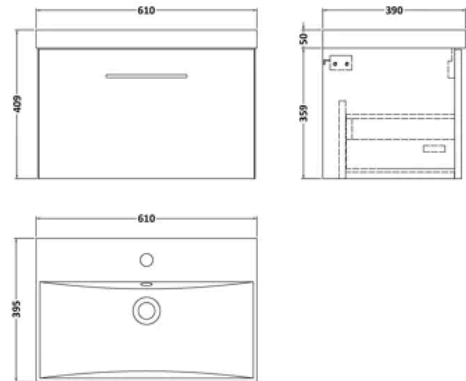

Contemporary Bathroom 1 Soft Close Drawer & Thin-Edge Wall Hung Vanity Unit Basin, Satin Grey, 600mm

PRODUCT REFERENCE

SKU	BFLE2222D
EAN	5056880000000
Brand	Balterley

PRODUCT DIMENSIONS

Product	409 x 610 x 395mm (H x W x D)
Packaged	550 x 550 x 550mm (H x W x D)
Nett Weight	24 kg
Packaged Weight	25 kg

PRODUCT DETAILS

Country of Origin	China
Product Material	Mfc Painted Matt
Colour/Finish	Satin Grey
Mount Type	Wall Hung
Style	Contemporary
Handle Type	D Shape
Construction Method	Cam & Wood Dowel
Construction Type	Rigid
Handles Included	Yes
Inner Bowl Depth	220 mm
Inner Bowl Height	125 mm
Inner Bowl Width	600 mm
Material Thickness	16 mm
No. Drawers	1
No. Of Tapholes	1
Number Of Bowls	1
Overflow Included	Yes
Tap Included	No

balterley

Arno 600mm Satin Grey Wall Hung Vanity Unit

PRODUCT DIMENSIONS

Product	359 x 600 x 383mm (H x W x D)
Packaged	391 x 632 x 391mm (H x W x D)
Nett Weight	13 kg
Packaged Weight	13.5 kg

PRODUCT DETAILS

balterley

1 Tap Hole 600mm Thin Edge Ceramic Basin

PRODUCT DIMENSIONS

Product	170 x 610 x 395mm (H x W x D)
Packaged	190 x 630 x 415mm (H x W x D)
Nett Weight	11 kg
Packaged Weight	11.5 kg

PRODUCT DETAILS