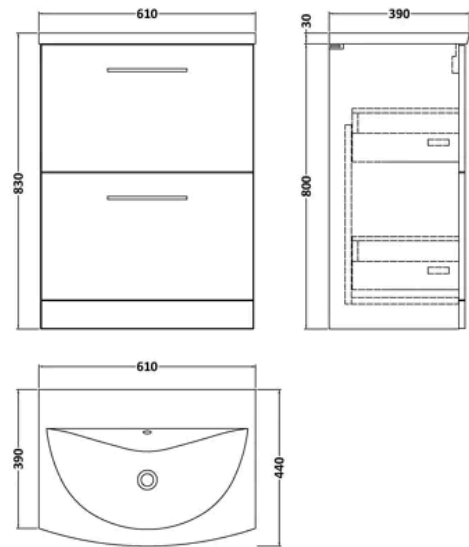

### PRODUCT DIMENSIONS

Product	830 x 610 x 440mm (H x W x D)
Packaged	550 x 550 x 550mm (H x W x D)
Nett Weight	37 kg
Packaged Weight	38 kg

### PRODUCT DETAILS

Country of Origin	China
Product Material	Mfc
Colour/Finish	Satin Grey
Mount Type	Floor
Style	Contemporary
Handle Type	D Shape
Construction Method	Cam & Wood Dowel
Construction Type	Rigid
Fsc Certified	Yes
Handle Material	Metal
Handles Included	Yes
Inner Bowl Depth	220 mm
Inner Bowl Height	125 mm
Inner Bowl Width	600 mm
Leg Set Included	No
Legs Included	No
Material Thickness	16 mm
No. Drawers	2
No. Of Tapholes	1
Number Of Bowls	1
Overflow Included	Yes
Tap Included	No
Waste Included	No

### PRODUCT DIMENSIONS

Product	800 x 600 x 383mm (H x W x D)
Packaged	835 x 632 x 391mm (H x W x D)
Nett Weight	26 kg
Packaged Weight	26.5 kg

### PRODUCT DIMENSIONS

Product	160 x 610 x 440mm (H x W x D)
Packaged	190 x 630 x 415mm (H x W x D)
Nett Weight	11 kg
Packaged Weight	11.5 kg