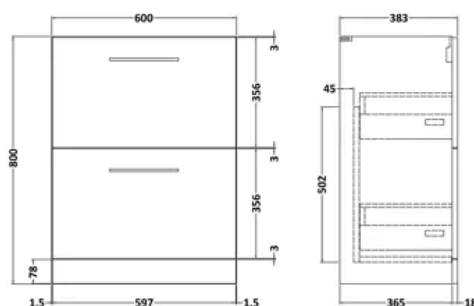

balterley

Arno 600mm Satin Grey 2 Drawer Floor Standing Vanity Unit

PRODUCT DIMENSIONS

Product	800 x 600 x 383mm (H x W x D)
Packaged	835 x 632 x 391mm (H x W x D)
Nett Weight	26 kg
Packaged Weight	26.5 kg

PRODUCT DETAILS

Product Material	Mdf Painted Matt
Colour/Finish	Satin Grey