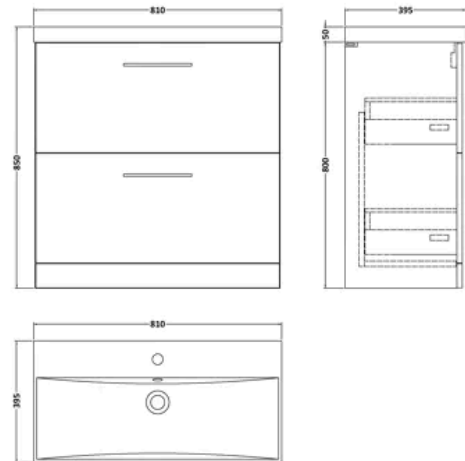

balterley

Contemporary Bathroom 2 Soft Close Drawer & Thin-Edge Floor Standing Vanity Unit Basin, Satin Grey, 800mm

PRODUCT REFERENCE

SKU	BFLE2235D
EAN	5056880000000
Brand	Balterley

PRODUCT DIMENSIONS

Product	850 x 810 x 395mm (H x W x D)
Packaged	550 x 550 x 550mm (H x W x D)
Nett Weight	46 kg
Packaged Weight	47 kg

PRODUCT DETAILS

Country of Origin	China
Product Material	Mfc
Colour/Finish	Satin Grey
Mount Type	Floor
Style	Contemporary
Handle Type	D Shape
Construction Method	Cam & Wood Dowel
Construction Type	Rigid
Fsc Certified	Yes
Handle Material	Metal
Handles Included	Yes
Inner Bowl Depth	220 mm
Inner Bowl Height	125 mm
Inner Bowl Width	800 mm
Leg Set Included	No
Legs Included	No
Material Thickness	16 mm
No. Drawers	2
No. Of Tapholes	1
Number Of Bowls	1
Overflow Included	Yes
Tap Included	No
Waste Included	No

balterley

Arno 800mm Satin Grey 2 Drawer Floor Standing Vanity Unit

PRODUCT DIMENSIONS

Product	800 x 800 x 383mm (H x W x D)
Packaged	835 x 832 x 391mm (H x W x D)
Nett Weight	31.5 kg
Packaged Weight	32 kg

PRODUCT DETAILS

Product Material	Mdf Painted Matt
Colour/Finish	Satin Grey

balterley

1 Tap Hole 800mm Thin Edge Ceramic Basin

PRODUCT DIMENSIONS

Product	190 x 810 x 395mm (H x W x D)
Packaged	190 x 830 x 415mm (H x W x D)
Nett Weight	14.5 kg
Packaged Weight	15 kg