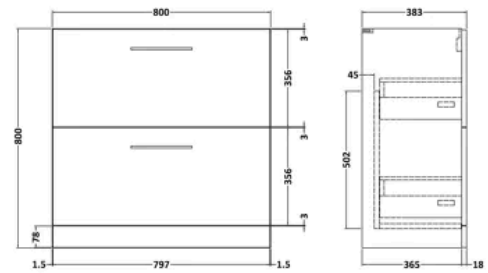

PRODUCT DETAILS

Country of Origin	China
Product Material	Mfc
Colour/Finish	Satin Grey
Mount Type	Floor
Style	Contemporary
Handle Type	D Shape
Construction Method	Cam & Wood Dowel
Construction Type	Rigid
Fsc Certified	Yes
Handle Material	Metal
Handles Included	Yes
Inner Bowl Depth	220 mm
Inner Bowl Height	125 mm
Inner Bowl Width	800 mm
Leg Set Included	No
Legs Included	No
Material Thickness	16 mm
No. Drawers	2
No. Of Tapholes	1
Number Of Bowls	1
Overflow Included	Yes
Tap Included	No
Waste Included	No

balterley

Arno 800mm Satin Grey 2 Drawer Floor Standing Vanity Unit

PRODUCT DIMENSIONS

Product	800 x 800 x 383mm (H x W x D)
Packaged	835 x 832 x 391mm (H x W x D)
Nett Weight	31.5 kg
Packaged Weight	32 kg

PRODUCT DETAILS

Product Material	Mdf Painted Matt
Colour/Finish	Satin Grey

balterley

1 Tap Hole 800mm Thin Edge Ceramic Basin

PRODUCT DIMENSIONS

Product	190 x 810 x 395mm (H x W x D)
Packaged	190 x 830 x 415mm (H x W x D)
Nett Weight	14.5 kg
Packaged Weight	15 kg

PRODUCT DETAILS

Country of Origin	China
Product Material	Vitreous China
Colour/Finish	White
Style	Contemporary
Ce Certified	Yes
Inner Bowl Height	125 mm
No. Of Tapholes	1
Number Of Bowls	1
Overflow Included	Yes
Tap Included	No
Waste Included	No