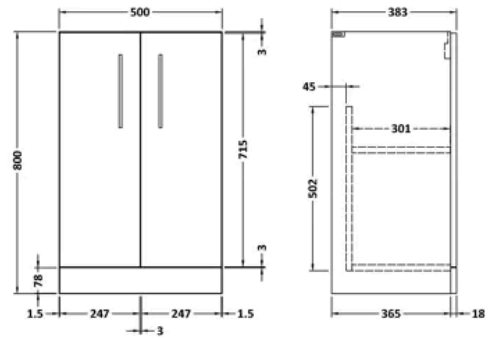

PRODUCT DETAILS

Country of Origin	United Kingdom
Product Material	Mfc
Colour/Finish	Solace Oak
Mount Type	Floor
Style	Contemporary
Handle Type	D Shape
Construction Method	Cam & Wood Dowel
Construction Type	Rigid
Fsc Certified	Yes
Handle Material	Metal
Handles Included	Yes
Inner Bowl Depth	220 mm
Inner Bowl Height	125 mm
Inner Bowl Width	500 mm
Leg Set Included	No
Legs Included	No
Material Thickness	16 mm
No. Doors	2
No. Of Tapholes	1
Number Of Bowls	1
Overflow Included	Yes
Tap Included	No
Waste Included	No

balterley

Arno 500mm Solace Oak 2 Door Floor Standing Vanity Unit

PRODUCT DIMENSIONS

Product	800 x 500 x 383mm (H x W x D)
Packaged	835 x 520 x 375mm (H x W x D)
Nett Weight	17 kg
Packaged Weight	17.5 kg

PRODUCT DETAILS

Product Material	Mfc Textured Woodgrain
Colour/Finish	Solace Oak

balterley

1 Tap Hole 500mm Thin Edge Ceramic Basin

PRODUCT DIMENSIONS

Product	190 x 510 x 395mm (H x W x D)
Packaged	190 x 530 x 415mm (H x W x D)
Nett Weight	9.5 kg
Packaged Weight	10 kg

PRODUCT DETAILS

Country of Origin	China
Product Material	Vitreous China
Colour/Finish	White
Style	Contemporary
Ce Certified	Yes
Inner Bowl Height	125 mm
No. Of Tapholes	1
Number Of Bowls	1
Overflow Included	Yes
Tap Included	No
Waste Included	No