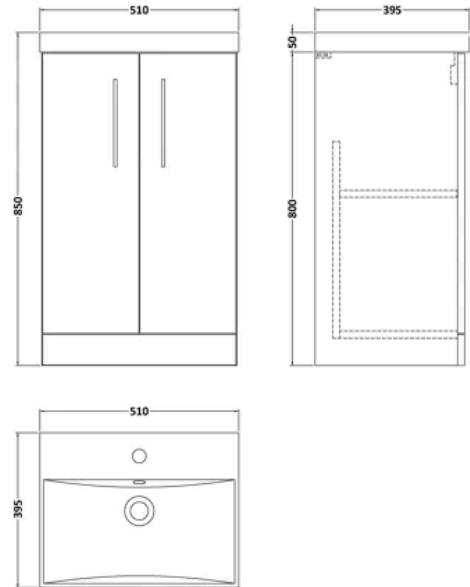

balterley

Contemporary Bathroom 2 Soft Close Door & Thin-Edge Floor Standing Vanity Unit Basin, Solace Oak, 500mm

PRODUCT REFERENCE

SKU	BFLE2501D
EAN	5056880000000
Brand	Balterley

PRODUCT DIMENSIONS

Product	850 x 510 x 395mm (H x W x D)
Packaged	560 x 532 x 391mm (H x W x D)
Nett Weight	22.1 kg
Packaged Weight	23.1 kg

PRODUCT DETAILS

Country of Origin	United Kingdom
Product Material	Mfc
Colour/Finish	Solace Oak
Mount Type	Floor
Style	Contemporary
Handle Type	D Shape
Construction Method	Cam & Wood Dowel
Construction Type	Rigid
Fsc Certified	Yes
Handle Material	Metal
Handles Included	Yes
Inner Bowl Depth	220 mm
Inner Bowl Height	125 mm
Inner Bowl Width	500 mm
Leg Set Included	No
Legs Included	No
Material Thickness	16 mm
No. Doors	2
No. Of Tapholes	1
Number Of Bowls	1
Overflow Included	Yes
Tap Included	No
Waste Included	No

balterley

Arno 500mm Solace Oak 2 Door Floor Standing Vanity Unit

PRODUCT DIMENSIONS

Product	800 x 500 x 383mm (H x W x D)
Packaged	835 x 520 x 375mm (H x W x D)
Nett Weight	17 kg
Packaged Weight	17.5 kg

PRODUCT DETAILS

Product Material	Mfc Textured Woodgrain
Colour/Finish	Solace Oak

balterley

1 Tap Hole 500mm Thin Edge Ceramic Basin

PRODUCT DIMENSIONS

Product	190 x 510 x 395mm (H x W x D)
Packaged	190 x 530 x 415mm (H x W x D)
Nett Weight	9.5 kg
Packaged Weight	10 kg