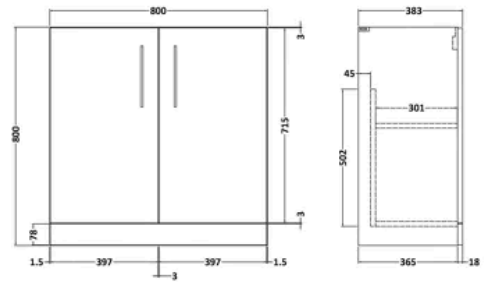

PRODUCT DETAILS

Country of Origin	United Kingdom
Product Material	Mfc
Colour/Finish	Solace Oak
Mount Type	Floor
Style	Contemporary
Handle Type	D Shape
Construction Method	Cam & Wood Dowel
Construction Type	Rigid
Fsc Certified	Yes
Handle Material	Metal
Handles Included	Yes
Inner Bowl Depth	220 mm
Inner Bowl Height	125 mm
Inner Bowl Width	800 mm
Leg Set Included	No
Legs Included	No
Material Thickness	16 mm
No. Doors	2
No. Of Tapholes	1
Number Of Bowls	1
Overflow Included	Yes
Tap Included	No
Waste Included	No

balterley

Arno 800mm Solace Oak 2 Door Floor Standing Vanity Unit

PRODUCT DIMENSIONS

Product	800 x 800 x 383mm (H x W x D)
Packaged	835 x 820 x 375mm (H x W x D)
Nett Weight	25.5 kg
Packaged Weight	26 kg

PRODUCT DETAILS

Product Material	Mfc Textured Woodgrain
Colour/Finish	Solace Oak

balterley

1 Tap Hole 800mm Curved Ceramic Basin

PRODUCT DIMENSIONS

Product	160 x 810 x 440mm (H x W x D)
Packaged	190 x 830 x 415mm (H x W x D)
Nett Weight	15 kg
Packaged Weight	15.5 kg

PRODUCT DETAILS

Country of Origin	China
Product Material	Vitreous China
Colour/Finish	White
Style	Contemporary
Ce Certified	Yes
Inner Bowl Height	125 mm
No. Of Tapholes	1
Number Of Bowls	1
Overflow Included	Yes
Tap Included	No
Waste Included	No