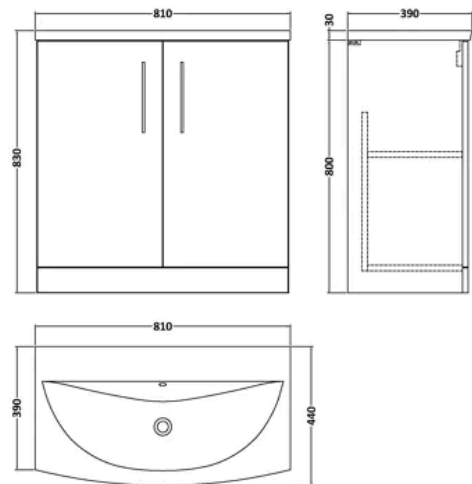

Modern Bathroom Floor Standing 2-Door Vanity & Curved Basin, Solace Oak, 800mm

PRODUCT REFERENCE

SKU	BFLE2505G
EAN	5056880000000
Brand	Balterley

PRODUCT DIMENSIONS

Product	830 x 810 x 440mm (H x W x D)
Packaged	820 x 820 x 405mm (H x W x D)
Nett Weight	40.5 kg
Packaged Weight	41.5 kg

PRODUCT DETAILS

Country of Origin	United Kingdom
Product Material	Mfc
Colour/Finish	Solace Oak
Mount Type	Floor
Style	Contemporary
Handle Type	D Shape
Construction Method	Cam & Wood Dowel
Construction Type	Rigid
Fsc Certified	Yes
Handle Material	Metal
Handles Included	Yes
Inner Bowl Depth	220 mm
Inner Bowl Height	125 mm
Inner Bowl Width	800 mm
Leg Set Included	No
Legs Included	No
Material Thickness	16 mm
No. Doors	2
No. Of Tapholes	1
Number Of Bowls	1
Overflow Included	Yes
Tap Included	No
Waste Included	No

balterley

Arno 800mm Solace Oak 2 Door Floor Standing Vanity Unit

PRODUCT DIMENSIONS

Product	800 x 800 x 383mm (H x W x D)
Packaged	835 x 820 x 375mm (H x W x D)
Nett Weight	25.5 kg
Packaged Weight	26 kg

PRODUCT DETAILS

Product Material	Mfc Textured Woodgrain
Colour/Finish	Solace Oak

balterley

1 Tap Hole 800mm Curved Ceramic Basin

PRODUCT DIMENSIONS

Product	160 x 810 x 440mm (H x W x D)
Packaged	190 x 830 x 415mm (H x W x D)
Nett Weight	15 kg
Packaged Weight	15.5 kg