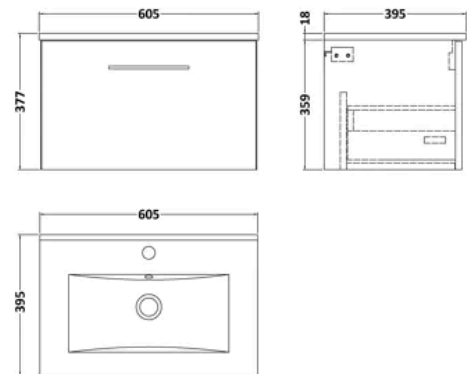

### PRODUCT DIMENSIONS

Product	377 x 600 x 390mm (H x W x D)
Packaged	380 x 620 x 405mm (H x W x D)
Nett Weight	23.76 kg
Packaged Weight	24.26 kg

### PRODUCT DETAILS

Country of Origin	United Kingdom
Colour/Finish	Solace Oak
Mount Type	Wall Hung
Style	Contemporary
Handle Type	D Shape
Construction Method	Cam & Wood Dowel
Construction Type	Rigid
Handles Included	Yes
Inner Bowl Depth	220 mm
Inner Bowl Height	130 mm
Inner Bowl Width	440 mm
Material Thickness	16 mm
No. Drawers	1
No. Of Tapholes	1
Number Of Bowls	1
Overflow Included	Yes
Tap Included	No

### PRODUCT DIMENSIONS

Product	359 x 600 x 383mm (H x W x D)
Packaged	391 x 632 x 391mm (H x W x D)
Nett Weight	13 kg
Packaged Weight	13.5 kg

### PRODUCT DIMENSIONS

Product	170 x 600 x 390mm (H x W x D)
Packaged	200 x 400 x 620mm (H x W x D)
Nett Weight	10.7 kg
Packaged Weight	11.4 kg