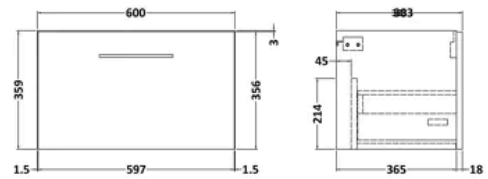

balterley

Arno 600mm Solace Oak Single Drawer Vanity Unit

PRODUCT DIMENSIONS

Product	359 x 600 x 383mm (H x W x D)
Packaged	391 x 632 x 391mm (H x W x D)
Nett Weight	13 kg
Packaged Weight	13.5 kg

PRODUCT DETAILS

Product Material	Mfc Textured Woodgrain
Colour/Finish	Solace Oak