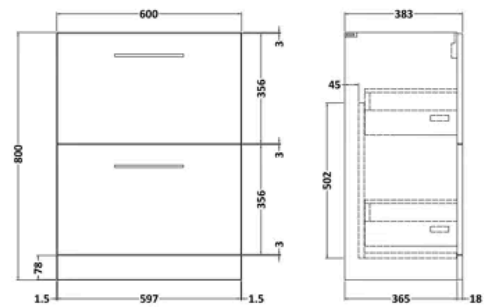

PRODUCT DETAILS

Country of Origin	United Kingdom
Product Material	Mfc
Colour/Finish	Solace Oak
Mount Type	Floor
Style	Contemporary
Handle Type	D Shape
Construction Method	Cam & Wood Dowel
Construction Type	Rigid
Fsc Certified	Yes
Handle Material	Metal
Handles Included	Yes
Inner Bowl Depth	220 mm
Inner Bowl Height	125 mm
Inner Bowl Width	600 mm
Leg Set Included	No
Legs Included	No
Material Thickness	16 mm
No. Drawers	2
No. Of Tapholes	1
Number Of Bowls	1
Overflow Included	Yes
Tap Included	No
Waste Included	No

balterley

Arno 600mm Solace Oak 2 Drawer Floor Standing Vanity Unit

PRODUCT DIMENSIONS

Product	800 x 600 x 383mm (H x W x D)
Packaged	835 x 632 x 391mm (H x W x D)
Nett Weight	26 kg
Packaged Weight	26.5 kg

PRODUCT DETAILS

Product Material	Mfc Textured Woodgrain
Colour/Finish	Solace Oak

balterley

1 Tap Hole 600mm Curved Ceramic Basin

PRODUCT DIMENSIONS

Product	160 x 610 x 440mm (H x W x D)
Packaged	190 x 630 x 415mm (H x W x D)
Nett Weight	11 kg
Packaged Weight	11.5 kg

PRODUCT DETAILS

Country of Origin	China
Product Material	Vitreous China
Colour/Finish	White
Style	Contemporary
Ce Certified	Yes
Inner Bowl Height	125 mm
No. Of Tapholes	1
Number Of Bowls	1
Overflow Included	Yes
Tap Included	No
Waste Included	No