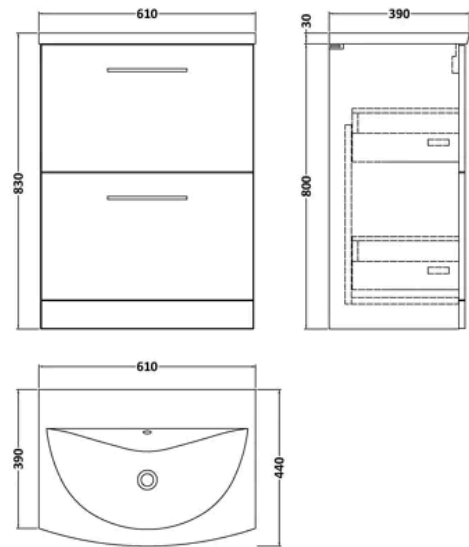

Modern Bathroom Floor Standing 2-Drawer Vanity & Curved Basin, Solace Oak, 600mm

PRODUCT REFERENCE

SKU	BFLE2533G
EAN	5056880000000
Brand	Balterley

PRODUCT DIMENSIONS

Product	830 x 610 x 440mm (H x W x D)
Packaged	820 x 620 x 405mm (H x W x D)
Nett Weight	37 kg
Packaged Weight	38 kg

PRODUCT DETAILS

Country of Origin	United Kingdom
Product Material	Mfc
Colour/Finish	Solace Oak
Mount Type	Floor
Style	Contemporary
Handle Type	D Shape
Construction Method	Cam & Wood Dowel
Construction Type	Rigid
Fsc Certified	Yes
Handle Material	Metal
Handles Included	Yes
Inner Bowl Depth	220 mm
Inner Bowl Height	125 mm
Inner Bowl Width	600 mm
Leg Set Included	No
Legs Included	No
Material Thickness	16 mm
No. Drawers	2
No. Of Tapholes	1
Number Of Bowls	1
Overflow Included	Yes
Tap Included	No
Waste Included	No

balterley

Arno 600mm Solace Oak 2 Drawer Floor Standing Vanity Unit

PRODUCT DIMENSIONS

Product	800 x 600 x 383mm (H x W x D)
Packaged	835 x 632 x 391mm (H x W x D)
Nett Weight	26 kg
Packaged Weight	26.5 kg

PRODUCT DETAILS

Product Material	Mfc Textured Woodgrain
Colour/Finish	Solace Oak

balterley

1 Tap Hole 600mm Curved Ceramic Basin

PRODUCT DIMENSIONS

Product	160 x 610 x 440mm (H x W x D)
Packaged	190 x 630 x 415mm (H x W x D)
Nett Weight	11 kg
Packaged Weight	11.5 kg