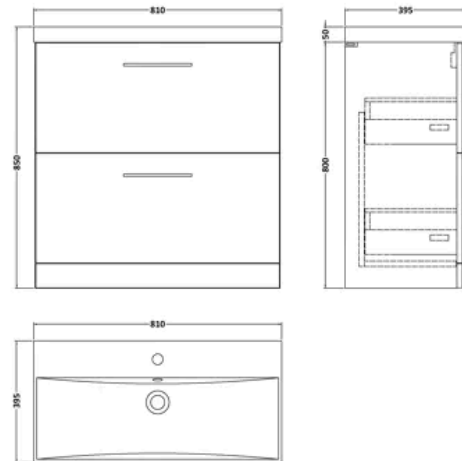

balterley

Floor Standing 2 Soft Close Drawer & Thin-Edge Bathroom Vanity Unit Basin, Solace Oak, 800mm

PRODUCT REFERENCE

SKU	BFLE2535D
EAN	5056880000000
Brand	Balterley

PRODUCT DIMENSIONS

Product	850 x 810 x 395mm (H x W x D)
Packaged	820 x 820 x 405mm (H x W x D)
Nett Weight	46 kg
Packaged Weight	47 kg

PRODUCT DETAILS

Country of Origin	United Kingdom
Product Material	Mfc
Colour/Finish	Solace Oak
Mount Type	Floor
Style	Contemporary
Handle Type	D Shape
Construction Method	Cam & Wood Dowel
Construction Type	Rigid
Fsc Certified	Yes
Handle Material	Metal
Handles Included	Yes
Inner Bowl Depth	220 mm
Inner Bowl Height	125 mm
Inner Bowl Width	800 mm
Leg Set Included	No
Legs Included	No
Material Thickness	16 mm
No. Drawers	2
No. Of Tapholes	1
Number Of Bowls	1
Overflow Included	Yes
Tap Included	No
Waste Included	No

balterley

Arno 800mm Solace Oak 2 Drawer Floor Standing Vanity Unit

PRODUCT DIMENSIONS

Product	800 x 800 x 383mm (H x W x D)
Packaged	835 x 832 x 391mm (H x W x D)
Nett Weight	31.5 kg
Packaged Weight	32 kg

PRODUCT DETAILS

Product Material	Mfc Textured Woodgrain
Colour/Finish	Solace Oak

balterley

1 Tap Hole 800mm Thin Edge Ceramic Basin

PRODUCT DIMENSIONS

Product	190 x 810 x 395mm (H x W x D)
Packaged	190 x 830 x 415mm (H x W x D)
Nett Weight	14.5 kg
Packaged Weight	15 kg