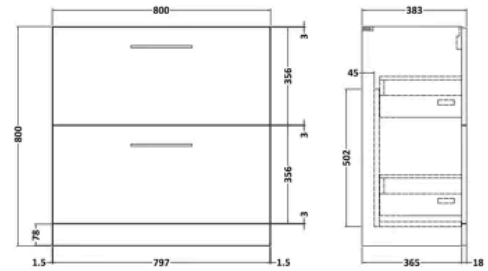

PRODUCT DETAILS

Country of Origin	United Kingdom
Product Material	Mfc
Colour/Finish	Solace Oak
Mount Type	Floor
Style	Contemporary
Handle Type	D Shape
Construction Method	Cam & Wood Dowel
Construction Type	Rigid
Fsc Certified	Yes
Handle Material	Metal
Handles Included	Yes
Inner Bowl Depth	220 mm
Inner Bowl Height	125 mm
Inner Bowl Width	800 mm
Leg Set Included	No
Legs Included	No
Material Thickness	16 mm
No. Drawers	2
No. Of Tapholes	1
Number Of Bowls	1
Overflow Included	Yes
Tap Included	No
Waste Included	No

balterley

Arno 800mm Solace Oak 2 Drawer Floor Standing Vanity Unit

PRODUCT DIMENSIONS

Product	800 x 800 x 383mm (H x W x D)
Packaged	835 x 832 x 391mm (H x W x D)
Nett Weight	31.5 kg
Packaged Weight	32 kg

PRODUCT DETAILS

Product Material	Mfc Textured Woodgrain
Colour/Finish	Solace Oak

balterley

1 Tap Hole 800mm Thin Edge Ceramic Basin

PRODUCT DIMENSIONS

Product	190 x 810 x 395mm (H x W x D)
Packaged	190 x 830 x 415mm (H x W x D)
Nett Weight	14.5 kg
Packaged Weight	15 kg

PRODUCT DETAILS

Country of Origin	China
Product Material	Vitreous China
Colour/Finish	White
Style	Contemporary
Ce Certified	Yes
Inner Bowl Height	125 mm
No. Of Tapholes	1
Number Of Bowls	1
Overflow Included	Yes
Tap Included	No
Waste Included	No