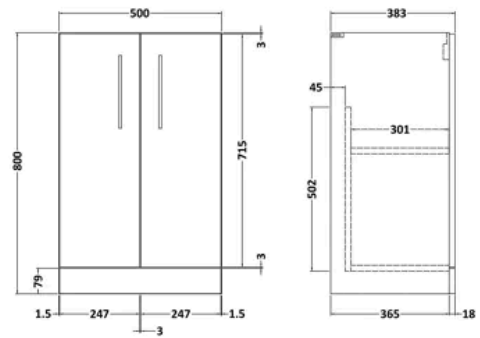

PRODUCT DETAILS

Country of Origin	China
Product Material	Mfc
Colour/Finish	Midnight Blue
Mount Type	Floor
Style	Contemporary
Handle Type	D Shape
Construction Method	Cam & Wood Dowel
Construction Type	Rigid
Fsc Certified	Yes
Handle Material	Metal
Handles Included	Yes
Inner Bowl Depth	220 mm
Inner Bowl Height	125 mm
Inner Bowl Width	500 mm
Leg Set Included	No
Legs Included	No
Material Thickness	16 mm
No. Doors	2
No. Of Tapholes	1
Number Of Bowls	1
Overflow Included	Yes
Tap Included	No
Waste Included	No

balterley

Arno 500mm Midnight Blue 2 Door Floor Standing Vanity Unit

PRODUCT DIMENSIONS

Product	800 x 500 x 383mm (H x W x D)
Packaged	835 x 520 x 375mm (H x W x D)
Nett Weight	16.5 kg
Packaged Weight	17 kg

PRODUCT DETAILS

Product Material	Mdf Painted Matt
Colour/Finish	Midnight Blue

balterley

1 Tap Hole 500mm Thin Edge Ceramic Basin

PRODUCT DIMENSIONS

Product	190 x 510 x 395mm (H x W x D)
Packaged	190 x 530 x 415mm (H x W x D)
Nett Weight	9.5 kg
Packaged Weight	10 kg

PRODUCT DETAILS

Country of Origin	China
Product Material	Vitreous China
Colour/Finish	White
Style	Contemporary
Ce Certified	Yes
Inner Bowl Height	125 mm
No. Of Tapholes	1
Number Of Bowls	1
Overflow Included	Yes
Tap Included	No
Waste Included	No