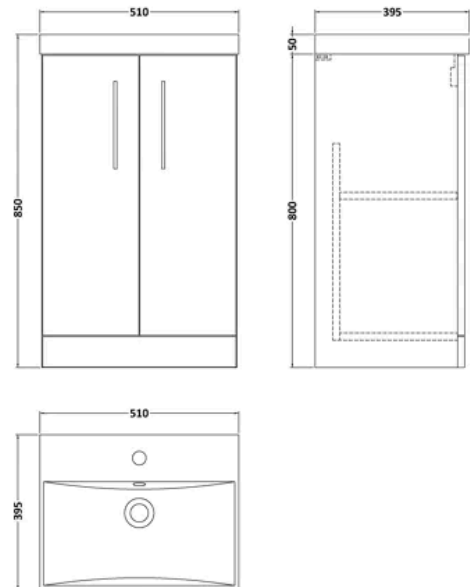

balterley

Floor Standing 2 Soft Close Door & Bathroom Vanity Unit Basin, Midnight Blue, 500mm

PRODUCT REFERENCE

SKU	BFLE2901D
EAN	5056880000000
Brand	Balterley

PRODUCT DIMENSIONS

Product	850 x 510 x 395mm (H x W x D)
Packaged	820 x 520 x 405mm (H x W x D)
Nett Weight	26 kg
Packaged Weight	27 kg

PRODUCT DETAILS

Country of Origin	China
Product Material	Mfc
Colour/Finish	Midnight Blue
Mount Type	Floor
Style	Contemporary
Handle Type	D Shape
Construction Method	Cam & Wood Dowel
Construction Type	Rigid
Fsc Certified	Yes
Handle Material	Metal
Handles Included	Yes
Inner Bowl Depth	220 mm
Inner Bowl Height	125 mm
Inner Bowl Width	500 mm
Leg Set Included	No
Legs Included	No
Material Thickness	16 mm
No. Doors	2
No. Of Tapholes	1
Number Of Bowls	1
Overflow Included	Yes
Tap Included	No
Waste Included	No

balterley

Arno 500mm Midnight Blue 2 Door Floor Standing Vanity Unit

PRODUCT DIMENSIONS

Product	800 x 500 x 383mm (H x W x D)
Packaged	835 x 520 x 375mm (H x W x D)
Nett Weight	16.5 kg
Packaged Weight	17 kg

PRODUCT DETAILS

Product Material	Mdf Painted Matt
Colour/Finish	Midnight Blue

balterley

1 Tap Hole 500mm Thin Edge Ceramic Basin

PRODUCT DIMENSIONS

Product	190 x 510 x 395mm (H x W x D)
Packaged	190 x 530 x 415mm (H x W x D)
Nett Weight	9.5 kg
Packaged Weight	10 kg