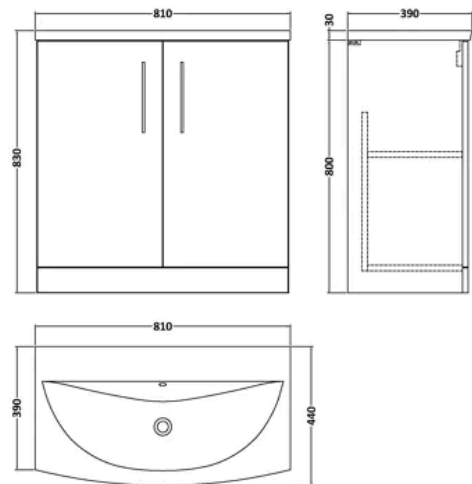

balterley

Modern Bathroom Floor Standing 2-Door Vanity & Basin, Midnight Blue, 800mm

PRODUCT REFERENCE

SKU	BFLE2905G
EAN	5056880000000
Brand	Balterley

PRODUCT DIMENSIONS

Product	830 x 810 x 440mm (H x W x D)
Packaged	820 x 820 x 405mm (H x W x D)
Nett Weight	40.5 kg
Packaged Weight	41.5 kg

PRODUCT DETAILS

Country of Origin	China
Product Material	Mfc
Colour/Finish	Midnight Blue
Mount Type	Floor
Style	Contemporary
Handle Type	D Shape
Construction Method	Cam & Wood Dowel
Construction Type	Rigid
Fsc Certified	Yes
Handle Material	Metal
Handles Included	Yes
Inner Bowl Depth	220 mm
Inner Bowl Height	125 mm
Inner Bowl Width	800 mm
Leg Set Included	No
Legs Included	No
Material Thickness	16 mm
No. Doors	2
No. Of Tapholes	1
Number Of Bowls	1
Overflow Included	Yes
Tap Included	No
Waste Included	No

balterley

Arno 800mm Midnight Blue 2 Door Floor Standing Vanity Unit

PRODUCT DIMENSIONS

Product	800 x 800 x 383mm (H x W x D)
Packaged	835 x 820 x 375mm (H x W x D)
Nett Weight	25.5 kg
Packaged Weight	26 kg

PRODUCT DETAILS

Product Material	Mdf Painted Matt
Colour/Finish	Midnight Blue

balterley

1 Tap Hole 800mm Curved Ceramic Basin

PRODUCT DIMENSIONS

Product	160 x 810 x 440mm (H x W x D)
Packaged	190 x 830 x 415mm (H x W x D)
Nett Weight	15 kg
Packaged Weight	15.5 kg