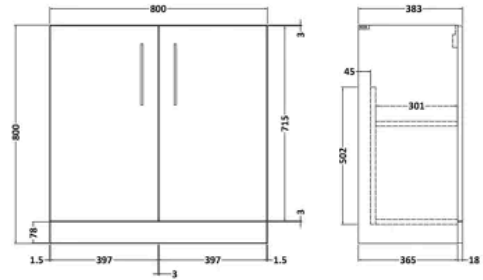

PRODUCT DETAILS

Country of Origin	China
Product Material	Mfc
Colour/Finish	Midnight Blue
Mount Type	Floor
Style	Contemporary
Handle Type	D Shape
Construction Method	Cam & Wood Dowel
Construction Type	Rigid
Fsc Certified	Yes
Handle Material	Metal
Handles Included	Yes
Inner Bowl Depth	220 mm
Inner Bowl Height	125 mm
Inner Bowl Width	800 mm
Leg Set Included	No
Legs Included	No
Material Thickness	16 mm
No. Doors	2
No. Of Tapholes	1
Number Of Bowls	1
Overflow Included	Yes
Tap Included	No
Waste Included	No

balterley

Arno 800mm Midnight Blue 2 Door Floor Standing Vanity Unit

PRODUCT DIMENSIONS

Product	800 x 800 x 383mm (H x W x D)
Packaged	835 x 820 x 375mm (H x W x D)
Nett Weight	25.5 kg
Packaged Weight	26 kg

PRODUCT DETAILS

Product Material	Mdf Painted Matt
Colour/Finish	Midnight Blue

balterley

1 Tap Hole 800mm Curved Ceramic Basin

PRODUCT DIMENSIONS

Product	160 x 810 x 440mm (H x W x D)
Packaged	190 x 830 x 415mm (H x W x D)
Nett Weight	15 kg
Packaged Weight	15.5 kg

PRODUCT DETAILS

Country of Origin	China
Product Material	Vitreous China
Colour/Finish	White
Style	Contemporary
Ce Certified	Yes
Inner Bowl Height	125 mm
No. Of Tapholes	1
Number Of Bowls	1
Overflow Included	Yes
Tap Included	No
Waste Included	No