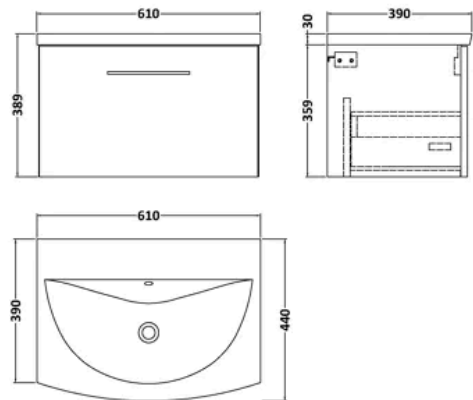

balterley

Modern Bathroom Wall Hung 1-Drawer Vanity & Basin, Midnight Blue, 600mm

PRODUCT REFERENCE

SKU	BFLE2922G
EAN	5056880000000
Brand	Balterley

PRODUCT DIMENSIONS

Product	389 x 610 x 440mm (H x W x D)
Packaged	380 x 620 x 405mm (H x W x D)
Nett Weight	24 kg
Packaged Weight	25 kg

PRODUCT DETAILS

Country of Origin	China
Colour/Finish	Midnight Blue
Mount Type	Wall Hung
Style	Contemporary
Handle Type	D Shape
Construction Method	Cam & Wood Dowel
Construction Type	Rigid
Handles Included	Yes
Inner Bowl Depth	220 mm
Inner Bowl Height	125 mm
Inner Bowl Width	600 mm
Material Thickness	16 mm
No. Drawers	1
No. Of Tapholes	1
Number Of Bowls	1
Overflow Included	Yes
Tap Included	No

balterley

Arno 600mm Midnight Blue 2 Drawer Wall Hung Vanity Unit

PRODUCT DIMENSIONS

Product	359 x 600 x 383mm (H x W x D)
Packaged	391 x 632 x 391mm (H x W x D)
Nett Weight	13 kg
Packaged Weight	13.5 kg

PRODUCT DETAILS

Product Material	Mdf Painted Matt
Colour/Finish	Midnight Blue

balterley

1 Tap Hole 600mm Curved Ceramic Basin

PRODUCT DIMENSIONS

Product	160 x 610 x 440mm (H x W x D)
Packaged	190 x 630 x 415mm (H x W x D)
Nett Weight	11 kg
Packaged Weight	11.5 kg