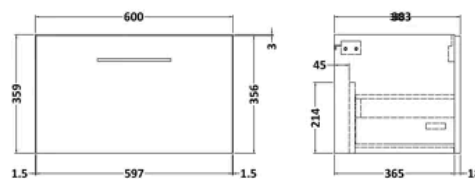

PRODUCT DETAILS

Country of Origin	China
Colour/Finish	Midnight Blue
Mount Type	Wall Hung
Style	Contemporary
Handle Type	D Shape
Construction Method	Cam & Wood Dowel
Construction Type	Rigid
Handles Included	Yes
Inner Bowl Depth	220 mm
Inner Bowl Height	125 mm
Inner Bowl Width	600 mm
Material Thickness	16 mm
No. Drawers	1
No. Of Tapholes	1
Number Of Bowls	1
Overflow Included	Yes
Tap Included	No

balterley

Arno 600mm Midnight Blue 2 Drawer Wall Hung Vanity Unit

PRODUCT DIMENSIONS

Product	359 x 600 x 383mm (H x W x D)
Packaged	391 x 632 x 391mm (H x W x D)
Nett Weight	13 kg
Packaged Weight	13.5 kg

PRODUCT DETAILS

Product Material	Mdf Painted Matt
Colour/Finish	Midnight Blue

balterley

1 Tap Hole 600mm Curved Ceramic Basin

PRODUCT DIMENSIONS

Product	160 x 610 x 440mm (H x W x D)
Packaged	190 x 630 x 415mm (H x W x D)
Nett Weight	11 kg
Packaged Weight	11.5 kg

PRODUCT DETAILS

Country of Origin	China
Product Material	Vitreous China
Colour/Finish	White
Style	Contemporary
Ce Certified	Yes
Inner Bowl Height	125 mm
No. Of Tapholes	1
Number Of Bowls	1
Overflow Included	Yes
Tap Included	No
Waste Included	No