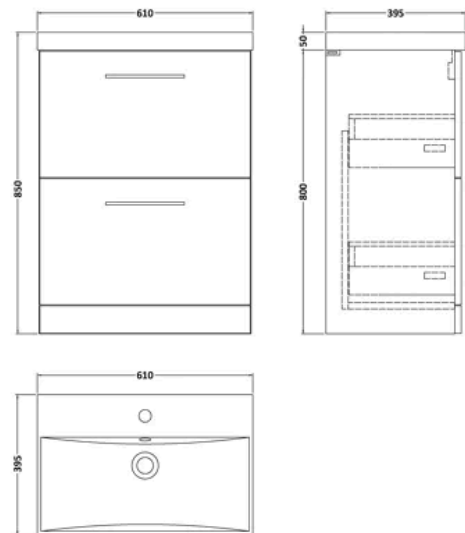

balterley

Contemporary Bathroom Floor Standing 2-Drawer Vanity & Basin, Midnight Blue, 600mm

PRODUCT REFERENCE

SKU	BFLE2933D
EAN	5056880000000
Brand	Balterley

PRODUCT DIMENSIONS

Product	850 x 610 x 395mm (H x W x D)
Packaged	820 x 620 x 405mm (H x W x D)
Nett Weight	37 kg
Packaged Weight	38 kg

PRODUCT DETAILS

Country of Origin	China
Product Material	Mfc
Colour/Finish	Midnight Blue
Mount Type	Floor
Style	Contemporary
Handle Type	D Shape
Construction Method	Cam & Wood Dowel
Construction Type	Rigid
Fsc Certified	Yes
Handle Material	Metal
Handles Included	Yes
Inner Bowl Depth	220 mm
Inner Bowl Height	125 mm
Inner Bowl Width	600 mm
Leg Set Included	No
Legs Included	No
Material Thickness	16 mm
No. Drawers	2
No. Of Tapholes	1
Number Of Bowls	1
Overflow Included	Yes
Tap Included	No
Waste Included	No

balterley

Arno 600mm Midnight Blue 2 Drawer Floor Standing Vanity Unit

PRODUCT DIMENSIONS

Product	800 x 600 x 383mm (H x W x D)
Packaged	835 x 632 x 391mm (H x W x D)
Nett Weight	26 kg
Packaged Weight	26.5 kg

PRODUCT DETAILS

Product Material	Mdf Painted Matt
Colour/Finish	Midnight Blue

balterley

1 Tap Hole 600mm Thin Edge Ceramic Basin

PRODUCT DIMENSIONS

Product	190 x 610 x 395mm (H x W x D)
Packaged	190 x 630 x 415mm (H x W x D)
Nett Weight	11 kg
Packaged Weight	11.5 kg