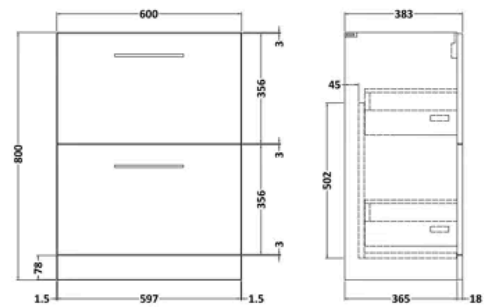

PRODUCT DETAILS

Country of Origin	China
Product Material	Mfc
Colour/Finish	Midnight Blue
Mount Type	Floor
Style	Contemporary
Handle Type	D Shape
Construction Method	Cam & Wood Dowel
Construction Type	Rigid
Fsc Certified	Yes
Handle Material	Metal
Handles Included	Yes
Inner Bowl Depth	220 mm
Inner Bowl Height	125 mm
Inner Bowl Width	600 mm
Leg Set Included	No
Legs Included	No
Material Thickness	16 mm
No. Drawers	2
No. Of Tapholes	1
Number Of Bowls	1
Overflow Included	Yes
Tap Included	No
Waste Included	No

balterley

Arno 600mm Midnight Blue 2 Drawer Floor Standing Vanity Unit

PRODUCT DIMENSIONS

Product	800 x 600 x 383mm (H x W x D)
Packaged	835 x 632 x 391mm (H x W x D)
Nett Weight	26 kg
Packaged Weight	26.5 kg

PRODUCT DETAILS

Product Material	Mdf Painted Matt
Colour/Finish	Midnight Blue

balterley

1 Tap Hole 600mm Thin Edge Ceramic Basin

PRODUCT DIMENSIONS

Product	190 x 610 x 395mm (H x W x D)
Packaged	190 x 630 x 415mm (H x W x D)
Nett Weight	11 kg
Packaged Weight	11.5 kg

PRODUCT DETAILS

Country of Origin	China
Product Material	Vitreous China
Colour/Finish	White
Style	Contemporary
Ce Certified	Yes
Inner Bowl Height	125 mm
No. Of Tapholes	1
Number Of Bowls	1
Overflow Included	Yes
Tap Included	No
Waste Included	No