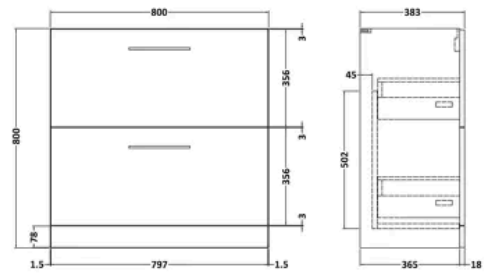

PRODUCT DETAILS

Country of Origin	China
Product Material	Mfc
Colour/Finish	Midnight Blue
Mount Type	Floor
Style	Contemporary
Handle Type	D Shape
Construction Method	Cam & Wood Dowel
Construction Type	Rigid
Fsc Certified	Yes
Handle Material	Metal
Handles Included	Yes
Inner Bowl Depth	220 mm
Inner Bowl Height	125 mm
Inner Bowl Width	800 mm
Leg Set Included	No
Legs Included	No
Material Thickness	16 mm
No. Drawers	2
No. Of Tapholes	1
Number Of Bowls	1
Overflow Included	Yes
Tap Included	No
Waste Included	No

balterley

Arno 800mm Midnight Blue 2 Drawer Floor Standing Vanity Unit

PRODUCT DIMENSIONS

Product	800 x 800 x 383mm (H x W x D)
Packaged	835 x 832 x 391mm (H x W x D)
Nett Weight	31.5 kg
Packaged Weight	32 kg

PRODUCT DETAILS

Product Material	Mdf Painted Matt
Colour/Finish	Midnight Blue

balterley

1 Tap Hole 800mm Mid-Edge Ceramic Basin

PRODUCT DIMENSIONS

Product	180 x 810 x 390mm (H x W x D)
Packaged	195 x 410 x 830mm (H x W x D)
Nett Weight	13.7 kg
Packaged Weight	14.8 kg

PRODUCT DETAILS

Country of Origin	China
Product Material	Vitreous China
Colour/Finish	White
Style	Contemporary
Ce Certified	Yes
Inner Bowl Height	125 mm
No. Of Tapholes	1
Number Of Bowls	1
Overflow Included	Yes
Tap Included	No
Waste Included	No