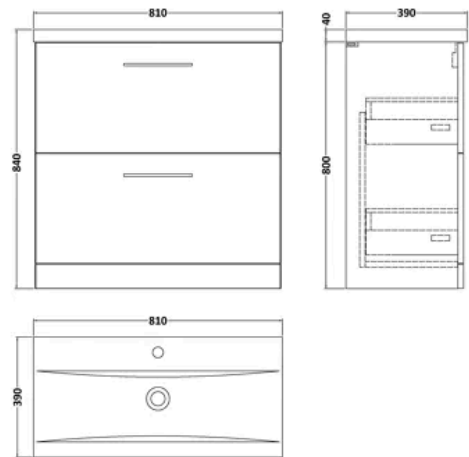

Contemporary Bathroom Floor Standing 2 Soft-Close Drawer Vanity Unit & Mid-Edge Ceramic Basin, Midnight Blue, 800 mm

PRODUCT REFERENCE

SKU	BFLE2935A
EAN	5056880000000
Brand	Balterley

PRODUCT DIMENSIONS

Product	840 x 810 x 390mm (H x W x D)
Packaged	820 x 820 x 405mm (H x W x D)
Nett Weight	46.5 kg
Packaged Weight	47 kg

PRODUCT DETAILS

Country of Origin	China
Product Material	Mfc
Colour/Finish	Midnight Blue
Mount Type	Floor
Style	Contemporary
Handle Type	D Shape
Construction Method	Cam & Wood Dowel
Construction Type	Rigid
Fsc Certified	Yes
Handle Material	Metal
Handles Included	Yes
Inner Bowl Depth	220 mm
Inner Bowl Height	125 mm
Inner Bowl Width	800 mm
Leg Set Included	No
Legs Included	No
Material Thickness	16 mm
No. Drawers	2
No. Of Tapholes	1
Number Of Bowls	1
Overflow Included	Yes
Tap Included	No
Waste Included	No

balterley

Arno 800mm Midnight Blue 2 Drawer Floor Standing Vanity Unit

PRODUCT DIMENSIONS

Product	800 x 800 x 383mm (H x W x D)
Packaged	835 x 832 x 391mm (H x W x D)
Nett Weight	31.5 kg
Packaged Weight	32 kg

PRODUCT DETAILS

Product Material	Mdf Painted Matt
Colour/Finish	Midnight Blue

balterley

1 Tap Hole 800mm Mid-Edge Ceramic Basin

PRODUCT DIMENSIONS

Product	180 x 810 x 390mm (H x W x D)
Packaged	195 x 410 x 830mm (H x W x D)
Nett Weight	13.7 kg
Packaged Weight	14.8 kg