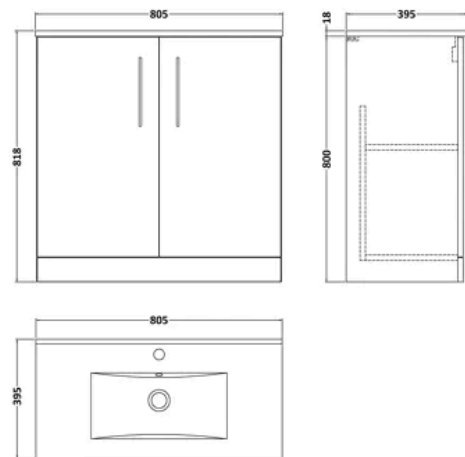

balterley

Contemporary Bathroom 2 Soft Close Door & Minimalist Floor Standing Vanity Unit Basin, Bleached Oak, 800mm

PRODUCT REFERENCE

SKU	BFLE3005B
EAN	5056880000000
Brand	Balterley

PRODUCT DIMENSIONS

Product	818 x 800 x 390mm (H x W x D)
Packaged	560 x 632 x 391mm (H x W x D)
Nett Weight	32.26 kg
Packaged Weight	32.76 kg

PRODUCT DETAILS

Country of Origin	United Kingdom
Product Material	Mfc
Colour/Finish	Bleached Oak
Mount Type	Floor
Style	Contemporary
Handle Type	D Shape
Construction Method	Cam & Wood Dowel
Construction Type	Rigid
Fsc Certified	Yes
Handle Material	Metal
Handles Included	Yes
Inner Bowl Depth	210 mm
Inner Bowl Height	125 mm
Inner Bowl Width	435 mm
Leg Set Included	No
Legs Included	No
Material Thickness	16 mm
No. Doors	2
No. Of Tapholes	1
Number Of Bowls	1
Overflow Included	Yes
Tap Included	No
Waste Included	No

balterley

Arno 800mm Bleached Oak 2 Door Floor Standing Vanity Unit

PRODUCT DIMENSIONS

Product	800 x 800 x 383mm (H x W x D)
Packaged	835 x 820 x 375mm (H x W x D)
Nett Weight	25.5 kg
Packaged Weight	26 kg

PRODUCT DETAILS

Product Material	Mfc Textured Woodgrain
Colour/Finish	Bleached Oak

balterley

1 Tap Hole 800mm Minimalist Ceramic Basin

PRODUCT DIMENSIONS

Product	170 x 812 x 395mm (H x W x D)
Packaged	400 x 820 x 200mm (H x W x D)
Nett Weight	13.74 kg
Packaged Weight	15 kg