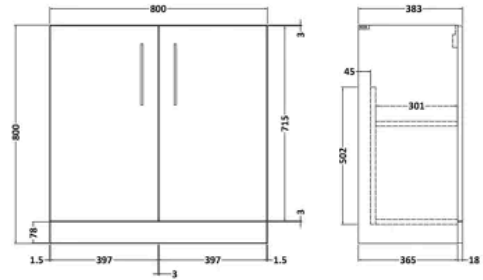

PRODUCT DETAILS

Country of Origin	United Kingdom
Product Material	Mfc
Colour/Finish	Bleached Oak
Mount Type	Floor
Style	Contemporary
Handle Type	D Shape
Construction Method	Cam & Wood Dowel
Construction Type	Rigid
Fsc Certified	Yes
Handle Material	Metal
Handles Included	Yes
Inner Bowl Depth	210 mm
Inner Bowl Height	125 mm
Inner Bowl Width	435 mm
Leg Set Included	No
Legs Included	No
Material Thickness	16 mm
No. Doors	2
No. Of Tapholes	1
Number Of Bowls	1
Overflow Included	Yes
Tap Included	No
Waste Included	No

balterley

Arno 800mm Bleached Oak 2 Door Floor Standing Vanity Unit

PRODUCT DIMENSIONS

Product	800 x 800 x 383mm (H x W x D)
Packaged	835 x 820 x 375mm (H x W x D)
Nett Weight	25.5 kg
Packaged Weight	26 kg

PRODUCT DETAILS

Product Material	Mfc Textured Woodgrain
Colour/Finish	Bleached Oak

balterley

1 Tap Hole 800mm Minimalist Ceramic Basin

PRODUCT DIMENSIONS

Product	170 x 812 x 395mm (H x W x D)
Packaged	400 x 820 x 200mm (H x W x D)
Nett Weight	13.74 kg
Packaged Weight	15 kg

PRODUCT DETAILS

Country of Origin	China
Product Material	Vitreous China
Colour/Finish	White
Style	Contemporary
Ce Certified	Yes
Inner Bowl Height	125 mm
No. Of Tapholes	1
Number Of Bowls	1
Overflow Included	Yes
Tap Included	No
Waste Included	No