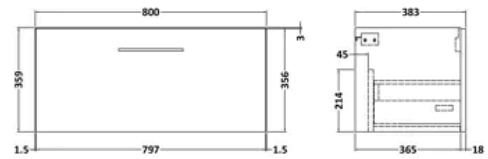

PRODUCT DETAILS

Country of Origin	United Kingdom
Product Material	Mfc Textured Woodgrain
Colour/Finish	Bleached Oak
Mount Type	Wall Hung
Style	Contemporary
Handle Type	D Shape
Construction Method	Cam & Wood Dowel
Construction Type	Rigid
Handles Included	Yes
Inner Bowl Depth	220 mm
Inner Bowl Height	125 mm
Inner Bowl Width	800 mm
Material Thickness	16 mm
No. Drawers	1
No. Of Tapholes	1
Number Of Bowls	1
Overflow Included	Yes
Tap Included	No

balterley

Arno 800mm Bleached Oak Single Drawer Vanity Unit

PRODUCT DIMENSIONS

Product	359 x 800 x 383mm (H x W x D)
Packaged	391 x 832 x 391mm (H x W x D)
Nett Weight	17 kg
Packaged Weight	17.5 kg

PRODUCT DETAILS

Product Material	Mfc Textured Woodgrain
Colour/Finish	Bleached Oak

balterley

1 Tap Hole 800mm Curved Ceramic Basin

PRODUCT DIMENSIONS

Product	160 x 810 x 440mm (H x W x D)
Packaged	190 x 830 x 415mm (H x W x D)
Nett Weight	15 kg
Packaged Weight	15.5 kg

PRODUCT DETAILS

Country of Origin	China
Product Material	Vitreous China
Colour/Finish	White
Style	Contemporary
Ce Certified	Yes
Inner Bowl Height	125 mm
No. Of Tapholes	1
Number Of Bowls	1
Overflow Included	Yes
Tap Included	No
Waste Included	No