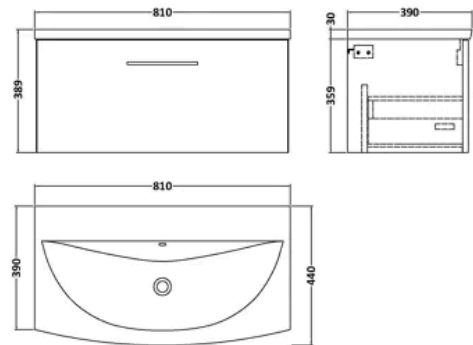

balterley

Modern Bathroom Wall Hung 1-Drawer Vanity & Basin, Bleached Oak, 800mm

PRODUCT REFERENCE

SKU	BFLE3025G
EAN	5056880000000
Brand	Balterley

PRODUCT DIMENSIONS

Product	389 x 810 x 440mm (H x W x D)
Packaged	380 x 820 x 405mm (H x W x D)
Nett Weight	32 kg
Packaged Weight	33 kg

PRODUCT DETAILS

Country of Origin	United Kingdom
Product Material	Mfc Textured Woodgrain
Colour/Finish	Bleached Oak
Mount Type	Wall Hung
Style	Contemporary
Handle Type	D Shape
Construction Method	Cam & Wood Dowel
Construction Type	Rigid
Handles Included	Yes
Inner Bowl Depth	220 mm
Inner Bowl Height	125 mm
Inner Bowl Width	800 mm
Material Thickness	16 mm
No. Drawers	1
No. Of Tapholes	1
Number Of Bowls	1
Overflow Included	Yes
Tap Included	No

balterley

Arno 800mm Bleached Oak Single Drawer Vanity Unit

PRODUCT DIMENSIONS

Product	359 x 800 x 383mm (H x W x D)
Packaged	391 x 832 x 391mm (H x W x D)
Nett Weight	17 kg
Packaged Weight	17.5 kg

PRODUCT DETAILS

Product Material	Mfc Textured Woodgrain
Colour/Finish	Bleached Oak

balterley

1 Tap Hole 800mm Curved Ceramic Basin

PRODUCT DIMENSIONS

Product	160 x 810 x 440mm (H x W x D)
Packaged	190 x 830 x 415mm (H x W x D)
Nett Weight	15 kg
Packaged Weight	15.5 kg