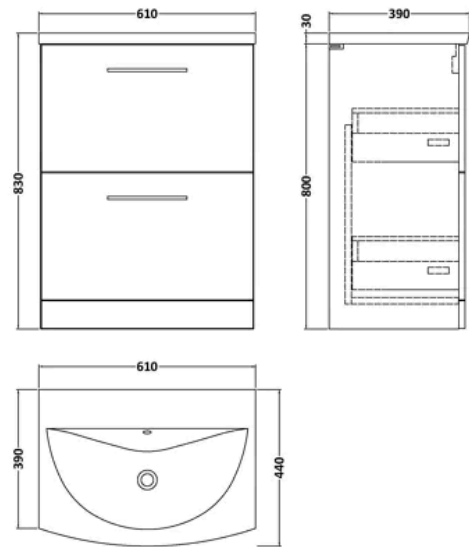

### PRODUCT DIMENSIONS

Product	830 x 610 x 440mm (H x W x D)
Packaged	820 x 620 x 405mm (H x W x D)
Nett Weight	37 kg
Packaged Weight	38 kg

### PRODUCT DETAILS

Country of Origin	United Kingdom
Product Material	Mfc
Colour/Finish	Anthracite Woodgrain
Mount Type	Floor
Style	Contemporary
Handle Type	D Shape
Construction Method	Cam & Wood Dowel
Construction Type	Rigid
Fsc Certified	Yes
Handle Material	Metal
Handles Included	Yes
Inner Bowl Depth	220 mm
Inner Bowl Height	125 mm
Inner Bowl Width	600 mm
Leg Set Included	No
Legs Included	No
Material Thickness	16 mm
No. Drawers	2
No. Of Tapholes	1
Number Of Bowls	1
Overflow Included	Yes
Tap Included	No
Waste Included	No

### PRODUCT DIMENSIONS

Product	800 x 600 x 383mm (H x W x D)
Packaged	835 x 632 x 391mm (H x W x D)
Nett Weight	26 kg
Packaged Weight	26.5 kg

### PRODUCT DIMENSIONS

Product	160 x 610 x 440mm (H x W x D)
Packaged	190 x 630 x 415mm (H x W x D)
Nett Weight	11 kg
Packaged Weight	11.5 kg