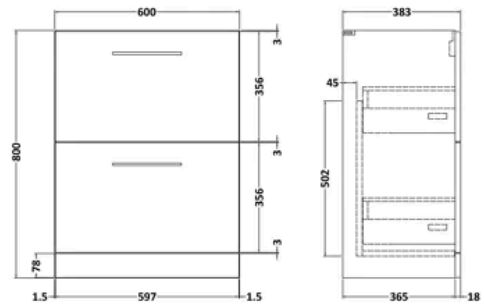

balterley

Arno 600mm Anthracite Woodgrain 2 Drawer Floor Standing Vanity Unit

PRODUCT DIMENSIONS

Product	800 x 600 x 383mm (H x W x D)
Packaged	835 x 632 x 391mm (H x W x D)
Nett Weight	26 kg
Packaged Weight	26.5 kg

PRODUCT DETAILS

Product Material	Mfc Textured Woodgrain
Colour/Finish	Anthracite Woodgrain