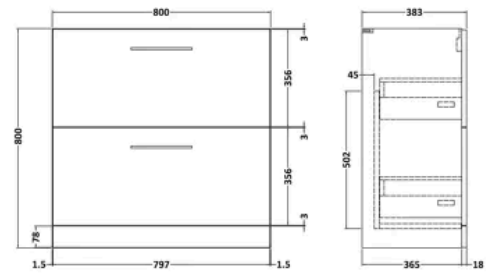

balterley

Arno 800mm Anthracite Woodgrain 2 Drawer Floor Standing Vanity Unit

PRODUCT DIMENSIONS

Product	800 x 800 x 383mm (H x W x D)
Packaged	835 x 832 x 391mm (H x W x D)
Nett Weight	31.5 kg
Packaged Weight	32 kg

PRODUCT DETAILS

Product Material	Mfc Textured Woodgrain
Colour/Finish	Anthracite Woodgrain