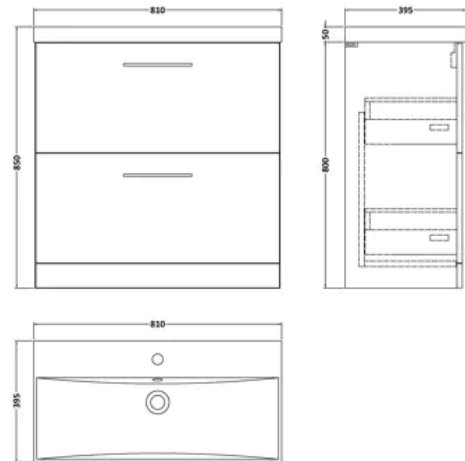

### PRODUCT DIMENSIONS

Product	850 x 810 x 395mm (H x W x D)
Packaged	820 x 820 x 405mm (H x W x D)
Nett Weight	46 kg
Packaged Weight	47 kg

### PRODUCT DETAILS

Country of Origin	United Kingdom
Product Material	Mfc
Colour/Finish	Anthracite Woodgrain
Mount Type	Floor
Style	Contemporary
Handle Type	D Shape
Construction Method	Cam & Wood Dowel
Construction Type	Rigid
Fsc Certified	Yes
Handle Material	Metal
Handles Included	Yes
Inner Bowl Depth	220 mm
Inner Bowl Height	125 mm
Inner Bowl Width	800 mm
Leg Set Included	No
Legs Included	No
Material Thickness	16 mm
No. Drawers	2
No. Of Tapholes	1
Number Of Bowls	1
Overflow Included	Yes
Tap Included	No
Waste Included	No

### PRODUCT DIMENSIONS

Product	800 x 800 x 383mm (H x W x D)
Packaged	835 x 832 x 391mm (H x W x D)
Nett Weight	31.5 kg
Packaged Weight	32 kg

### PRODUCT DIMENSIONS

Product	190 x 810 x 395mm (H x W x D)
Packaged	190 x 830 x 415mm (H x W x D)
Nett Weight	14.5 kg
Packaged Weight	15 kg