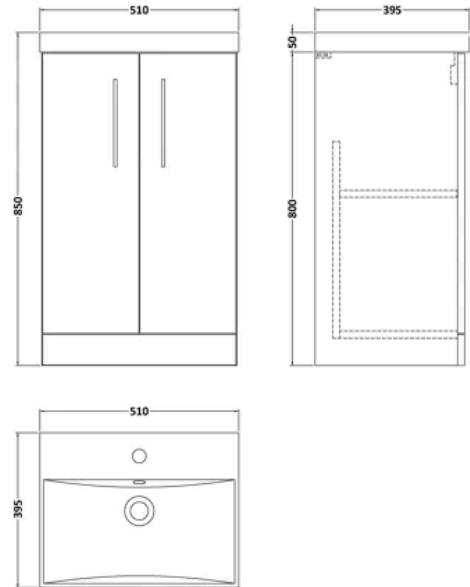

PRODUCT DIMENSIONS

| | |
|-----------------|-------------------------------|
| Product | 850 x 510 x 395mm (H x W x D) |
| Packaged | 55 x 55 x 55mm (H x W x D) |
| Nett Weight | 26.5 kg |
| Packaged Weight | 0.1 kg |

PRODUCT DETAILS

| | |
|---------------------|------------------|
| Country of Origin | United Kingdom |
| Product Material | Mfc |
| Colour/Finish | Charcoal Black |
| Mount Type | Floor |
| Style | Contemporary |
| Handle Type | D Shape |
| Construction Method | Cam & Wood Dowel |
| Construction Type | Rigid |
| Fsc Certified | Yes |
| Handle Material | Metal |
| Handles Included | Yes |
| Inner Bowl Depth | 220 mm |
| Inner Bowl Height | 125 mm |
| Inner Bowl Width | 500 mm |
| Leg Set Included | No |
| Legs Included | No |
| Material Thickness | 16 mm |
| No. Doors | 2 |
| No. Of Tapholes | 1 |
| Number Of Bowls | 1 |
| Overflow Included | Yes |
| Tap Included | No |
| Waste Included | No |

balterley

Arno 500mm Charcoal Black 2 Door Floor Standing Vanity Unit

PRODUCT DIMENSIONS

| | |
|-----------------|-------------------------------|
| Product | 800 x 500 x 383mm (H x W x D) |
| Packaged | 835 x 520 x 375mm (H x W x D) |
| Nett Weight | 17 kg |
| Packaged Weight | 17.5 kg |

| | |
|-----------------|-------------------------------|
| Product | 190 x 510 x 395mm (H x W x D) |
| Packaged | 190 x 530 x 415mm (H x W x D) |
| Nett Weight | 9.5 kg |
| Packaged Weight | 10 kg |

PRODUCT DETAILS