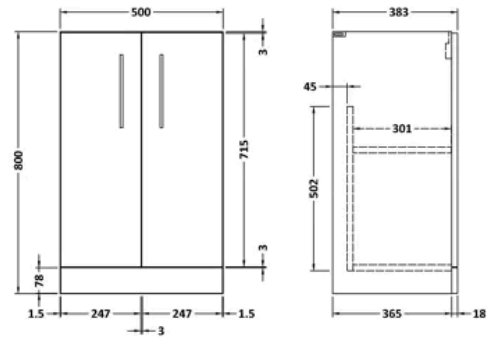

balterley

Arno 500mm Charcoal Black 2 Door Floor Standing Vanity Unit

PRODUCT DIMENSIONS

Product	800 x 500 x 383mm (H x W x D)
Packaged	835 x 520 x 375mm (H x W x D)
Nett Weight	17 kg
Packaged Weight	17.5 kg

PRODUCT DETAILS

Product Material	Mfc Textured Woodgrain
Colour/Finish	Charcoal Black