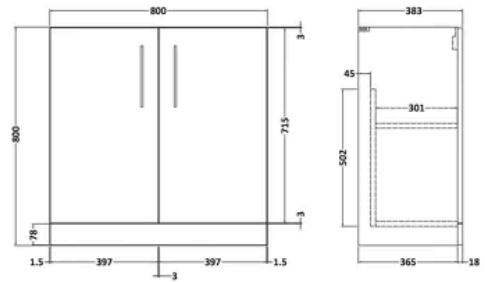

PRODUCT DETAILS

Country of Origin	United Kingdom
Product Material	Mfc
Colour/Finish	Charcoal Black
Mount Type	Floor
Style	Contemporary
Handle Type	D Shape
Construction Method	Cam & Wood Dowel
Construction Type	Rigid
Fsc Certified	Yes
Handle Material	Metal
Handles Included	Yes
Inner Bowl Depth	220 mm
Inner Bowl Height	125 mm
Inner Bowl Width	800 mm
Leg Set Included	No
Legs Included	No
Material Thickness	16 mm
No. Doors	2
No. Of Tapholes	1
Number Of Bowls	1
Overflow Included	Yes
Tap Included	No
Waste Included	No

balterley

Arno 800mm Charcoal Black 2 Door Floor Standing Vanity Unit

PRODUCT DIMENSIONS

Product	800 x 800 x 383mm (H x W x D)
Packaged	835 x 820 x 375mm (H x W x D)
Nett Weight	25.5 kg
Packaged Weight	26 kg

PRODUCT DETAILS

Product Material	Mfc Textured Woodgrain
Colour/Finish	Charcoal Black

balterley

1 Tap Hole 800mm Curved Ceramic Basin

PRODUCT DIMENSIONS

Product	160 x 810 x 440mm (H x W x D)
Packaged	190 x 830 x 415mm (H x W x D)
Nett Weight	15 kg
Packaged Weight	15.5 kg

PRODUCT DETAILS

Country of Origin	China
Product Material	Vitreous China
Colour/Finish	White
Style	Contemporary
Ce Certified	Yes
Inner Bowl Height	125 mm
No. Of Tapholes	1
Number Of Bowls	1
Overflow Included	Yes
Tap Included	No
Waste Included	No