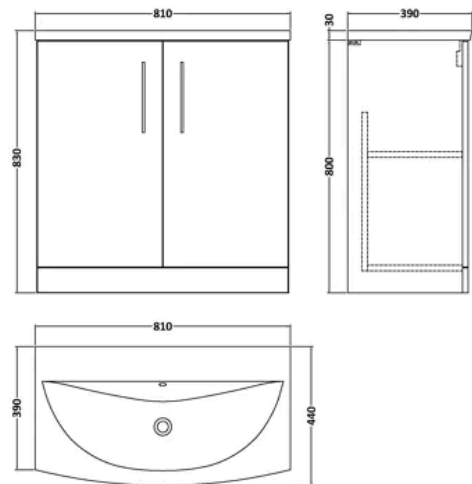

balterley

Modern Bathroom 2 Soft Close Door Floor Standing Vanity & Curved Basin, Charcoal Black, 800mm

PRODUCT REFERENCE

SKU	BFLE605G
EAN	5056880000000
Brand	Balterley

PRODUCT DIMENSIONS

Product	830 x 810 x 440mm (H x W x D)
Packaged	820 x 820 x 405mm (H x W x D)
Nett Weight	40.5 kg
Packaged Weight	41.5 kg

PRODUCT DETAILS

Country of Origin	United Kingdom
Product Material	Mfc
Colour/Finish	Charcoal Black
Mount Type	Floor
Style	Contemporary
Handle Type	D Shape
Construction Method	Cam & Wood Dowel
Construction Type	Rigid
Fsc Certified	Yes
Handle Material	Metal
Handles Included	Yes
Inner Bowl Depth	220 mm
Inner Bowl Height	125 mm
Inner Bowl Width	800 mm
Leg Set Included	No
Legs Included	No
Material Thickness	16 mm
No. Doors	2
No. Of Tapholes	1
Number Of Bowls	1
Overflow Included	Yes
Tap Included	No
Waste Included	No

balterley

Arno 800mm Charcoal Black 2 Door Floor Standing Vanity Unit

PRODUCT DIMENSIONS

Product	800 x 800 x 383mm (H x W x D)
Packaged	835 x 820 x 375mm (H x W x D)
Nett Weight	25.5 kg
Packaged Weight	26 kg

PRODUCT DETAILS

Product Material	Mfc Textured Woodgrain
Colour/Finish	Charcoal Black

balterley

1 Tap Hole 800mm Curved Ceramic Basin

PRODUCT DIMENSIONS

Product	160 x 810 x 440mm (H x W x D)
Packaged	190 x 830 x 415mm (H x W x D)
Nett Weight	15 kg
Packaged Weight	15.5 kg