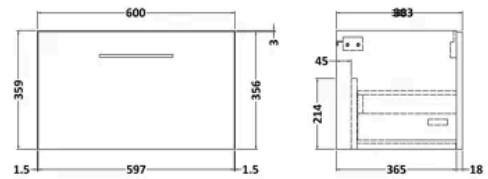

PRODUCT DETAILS

Country of Origin	United Kingdom
Product Material	Mfc Textured Woodgrain
Colour/Finish	Charcoal Black
Mount Type	Wall Hung
Style	Contemporary
Handle Type	D Shape
Construction Method	Cam & Wood Dowel
Construction Type	Rigid
Handles Included	Yes
Inner Bowl Depth	220 mm
Inner Bowl Height	130 mm
Inner Bowl Width	440 mm
Material Thickness	16 mm
No. Drawers	1
No. Of Tapholes	1
Number Of Bowls	1
Overflow Included	Yes
Tap Included	No

balterley

Arno 600mm Charcoal Black Single Drawer Vanity Unit

PRODUCT DIMENSIONS

Product	359 x 600 x 383mm (H x W x D)
Packaged	391 x 632 x 391mm (H x W x D)
Nett Weight	13 kg
Packaged Weight	13.5 kg

PRODUCT DETAILS

Product Material	Mfc Textured Woodgrain
Colour/Finish	Charcoal Black

balterley

1 Tap Hole 600mm Minimalist Ceramic Basin

PRODUCT DIMENSIONS

Product	170 x 600 x 390mm (H x W x D)
Packaged	200 x 400 x 620mm (H x W x D)
Nett Weight	10.7 kg
Packaged Weight	11.4 kg

PRODUCT DETAILS

Country of Origin	China
Product Material	Vitreous China
Colour/Finish	White
Style	Contemporary
Ce Certified	Yes
Inner Bowl Height	130 mm
No. Of Tapholes	1
Number Of Bowls	1
Overflow Included	Yes
Tap Included	No
Waste Included	No