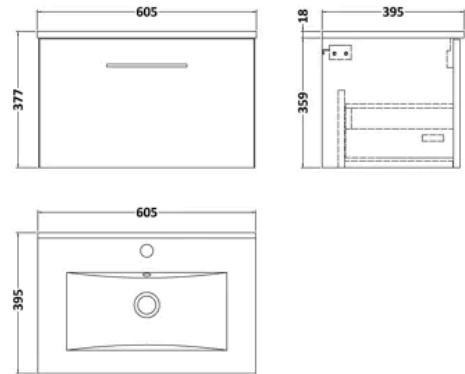

balterley

Contemporary Bathroom 1 Soft Close Drawer & Minimalist Wall Hung Vanity Unit Basin, Charcoal Black, 600mm

PRODUCT REFERENCE

SKU	BFLE622B
EAN	5056880000000
Brand	Balterley

PRODUCT DIMENSIONS

Product	377 x 600 x 390mm (H x W x D)
Packaged	380 x 620 x 405mm (H x W x D)
Nett Weight	23.76 kg
Packaged Weight	24.26 kg

PRODUCT DETAILS

Country of Origin	United Kingdom
Product Material	Mfc Textured Woodgrain
Colour/Finish	Charcoal Black
Mount Type	Wall Hung
Style	Contemporary
Handle Type	D Shape
Construction Method	Cam & Wood Dowel
Construction Type	Rigid
Handles Included	Yes
Inner Bowl Depth	220 mm
Inner Bowl Height	130 mm
Inner Bowl Width	440 mm
Material Thickness	16 mm
No. Drawers	1
No. Of Tapholes	1
Number Of Bowls	1
Overflow Included	Yes
Tap Included	No

balterley

Arno 600mm Charcoal Black Single Drawer Vanity Unit

PRODUCT DIMENSIONS

Product	359 x 600 x 383mm (H x W x D)
Packaged	391 x 632 x 391mm (H x W x D)
Nett Weight	13 kg
Packaged Weight	13.5 kg

PRODUCT DETAILS

Product Material	Mfc Textured Woodgrain
Colour/Finish	Charcoal Black

balterley

1 Tap Hole 600mm Minimalist Ceramic Basin

PRODUCT DIMENSIONS

Product	170 x 600 x 390mm (H x W x D)
Packaged	200 x 400 x 620mm (H x W x D)
Nett Weight	10.7 kg
Packaged Weight	11.4 kg