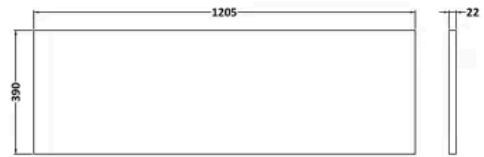

Product	381 x 1205 x 390mm (H x W x D)
Packaged	380 x 1220 x 405mm (H x W x D)
Nett Weight	30 kg
Packaged Weight	31 kg

PRODUCT DETAILS

Country of Origin	United Kingdom
Product Material	Mfc Textured Woodgrain
Colour/Finish	Charcoal Black
Mount Type	Wall Hung
Style	Contemporary
Handle Type	D Shape
Construction Method	Cam & Wood Dowel
Construction Type	Rigid
Drawer Type	80mm High Metal S/C Inc Gallery
Fsc Certified	Yes
Handle Material	Metal
Handles Included	Yes
Material Thickness	18 mm
No. Drawers	1
Waste Shroud	Yes

balterley

1205 x 390mm Bellato Grey MFC Worktop

PRODUCT DIMENSIONS

Product	22 x 1205 x 390mm (H x W x D)
Packaged	25 x 1215 x 455mm (H x W x D)
Nett Weight	5 kg
Packaged Weight	5 kg

PRODUCT DETAILS

Country of Origin	United Kingdom
Product Material	Mfc Laminated
Colour/Finish	Bellato Grey
Style	Contemporary

balterley

Arno 600mm Charcoal Black 1 Drawer Wall Hung Vanity Unit

PRODUCT DIMENSIONS

Product	359 x 600 x 383mm (H x W x D)
Packaged	391 x 632 x 391mm (H x W x D)
Nett Weight	13 kg
Packaged Weight	13.5 kg