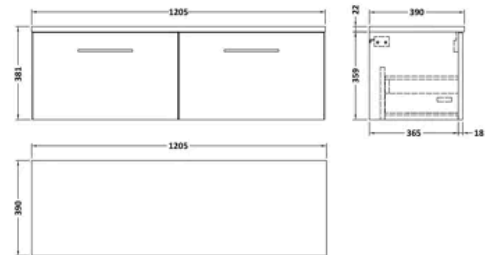

balterley

Bramshall 1200mm Wall Hung 2 Drawer Vanity Unit with Laminate Worktop for Modern Bathroom Storage - Charcoal Black

PRODUCT REFERENCE

SKU	BFLE622LBG2
EAN	5056883716618
Brand	Balterley

PRODUCT DIMENSIONS

Product	381 x 1205 x 390mm (H x W x D)
Packaged	380 x 1220 x 405mm (H x W x D)
Nett Weight	30 kg
Packaged Weight	31 kg

PRODUCT DETAILS

Country of Origin	United Kingdom
Product Material	Mfc Textured Woodgrain
Colour/Finish	Charcoal Black
Mount Type	Wall Hung
Style	Contemporary
Handle Type	D Shape
Construction Method	Cam & Wood Dowel
Construction Type	Rigid
Drawer Type	80mm High Metal S/C Inc Gallery
Fsc Certified	Yes
Handle Material	Metal
Handles Included	Yes
Material Thickness	18 mm
No. Drawers	1
Waste Shroud	Yes

balterley

1205 x 390mm Bellato Grey MFC Worktop

PRODUCT DIMENSIONS

Product	22 x 1205 x 390mm (H x W x D)
Packaged	25 x 1215 x 455mm (H x W x D)
Nett Weight	5 kg
Packaged Weight	5 kg

PRODUCT DETAILS

Country of Origin	United Kingdom
Product Material	Mfc Laminated
Colour/Finish	Bellato Grey
Style	Contemporary

balterley

Arno 600mm Charcoal Black 1 Drawer Wall Hung Vanity Unit

PRODUCT DIMENSIONS

Product	359 x 600 x 383mm (H x W x D)
Packaged	391 x 632 x 391mm (H x W x D)
Nett Weight	13 kg
Packaged Weight	13.5 kg